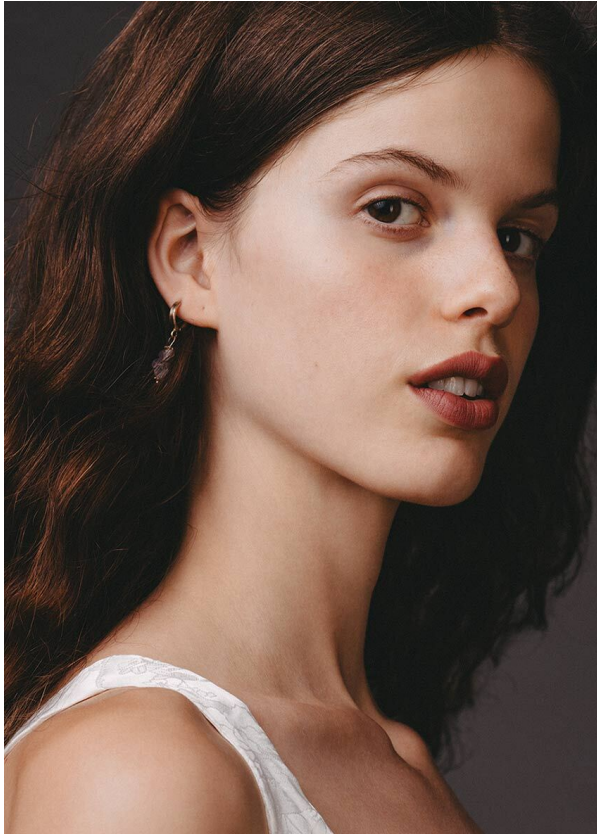

# SCOUT

MODEL • AGENCY

**SELINA F.** DEVELOPMENT

HEIGHT 173 cm BUST/WAIST/HIPS 78/61/88 cm EYES brown HAIR brown SHOES 39.5 LOCATION Bern CH