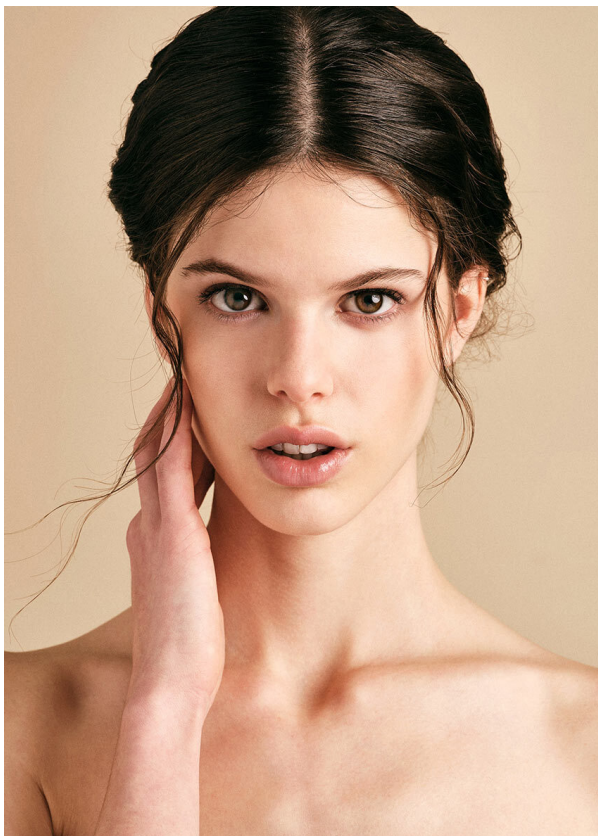

# SCOUT

MODEL • AGENCY

**SELINA F.** DEVELOPMENT

HEIGHT 173 cm BUST/WAIST/HIPS 78/61/88 cm EYES brown HAIR brown SHOES 39.5 LOCATION Bern CH