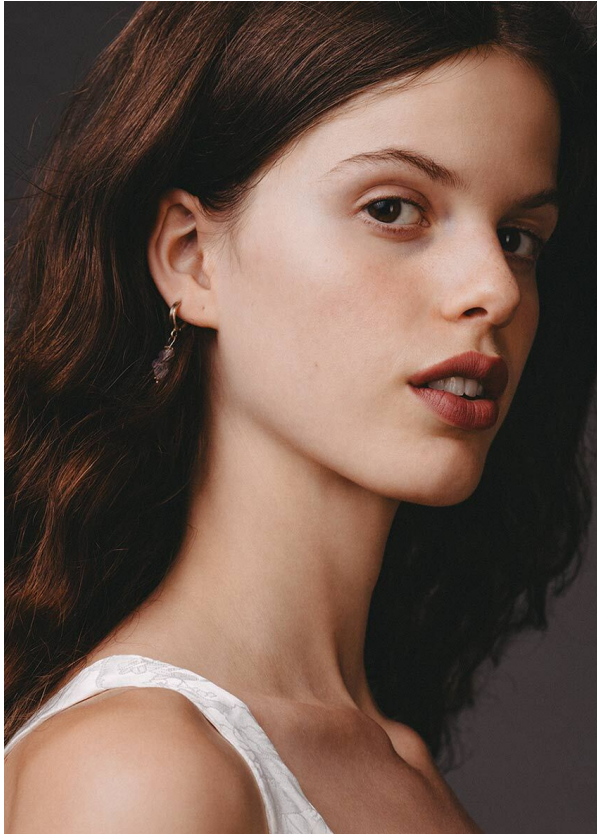

SCOUT

MODEL • AGENCY

SELINA F. DEVELOPMENT

HEIGHT 173 cm BUST/WAIST/HIPS 78/61/88 cm EYES brown HAIR brown SHOES 39.5 LOCATION Bern CH

SCOUT

MODEL • AGENCY

SELINA F. DEVELOPMENT

HEIGHT 173 cm BUST/WAIST/HIPS 78/61/88 cm EYES brown HAIR brown SHOES 39.5 LOCATION Bern CH