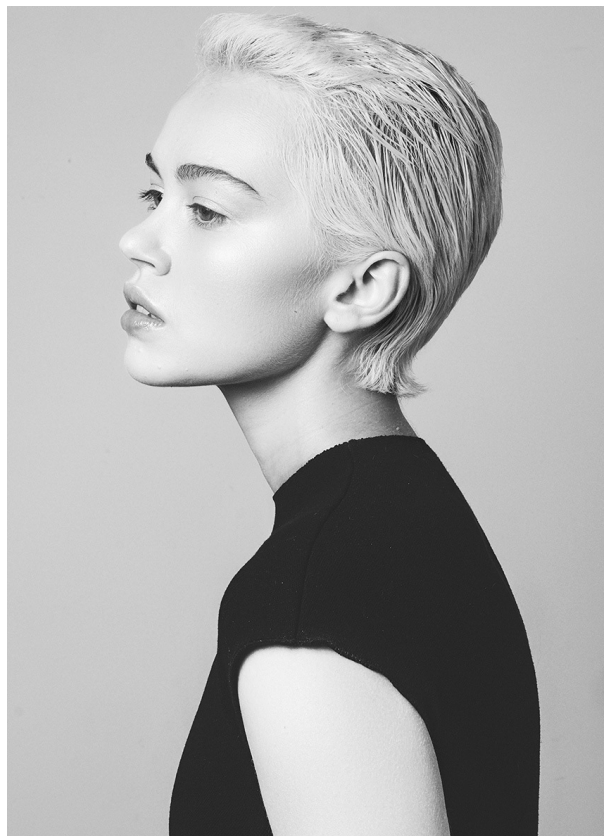

SCOUT

MODEL • AGENCY

SHAE B. MAIN

HEIGHT 173 cm BUST/WAIST/HIPS 84/66/93 cm EYES green HAIR blonde SHOES 39 LOCATION Cape Town SA

SCOUT

MODEL • AGENCY

SHAE B. MAIN

HEIGHT 173 cm BUST/WAIST/HIPS 84/66/93 cm EYES green HAIR blonde SHOES 39 LOCATION Cape Town SA