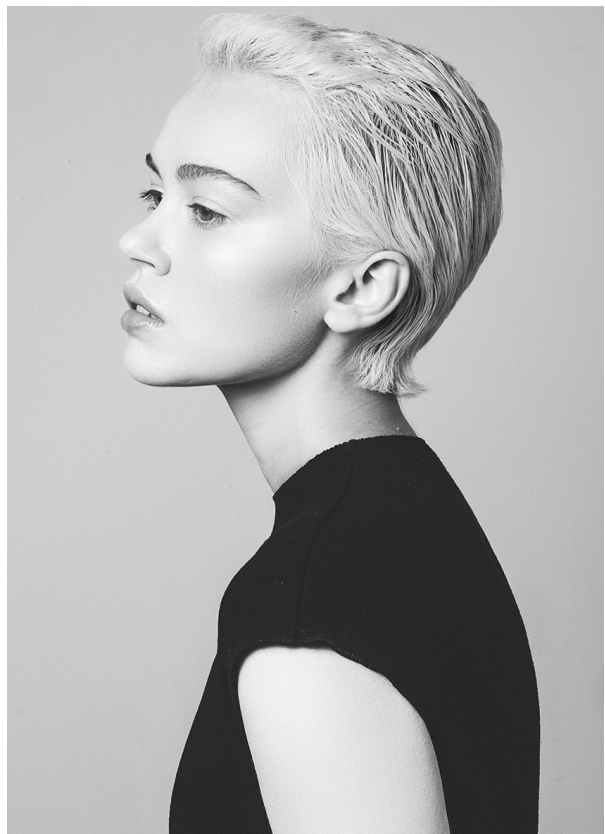

SCOUT

MODEL • AGENCY

SHAE B. MAIN

HEIGHT 173 cm BUST/WAIST/HIPS 84/66/93 cm EYES green HAIR blonde SHOES 39 LOCATION Cape Town SA

SCOUT

MODEL • AGENCY

SHAE B. MAIN

HEIGHT 173 cm BUST/WAIST/HIPS 84/66/93 cm EYES green HAIR blonde SHOES 39 LOCATION Cape Town SA