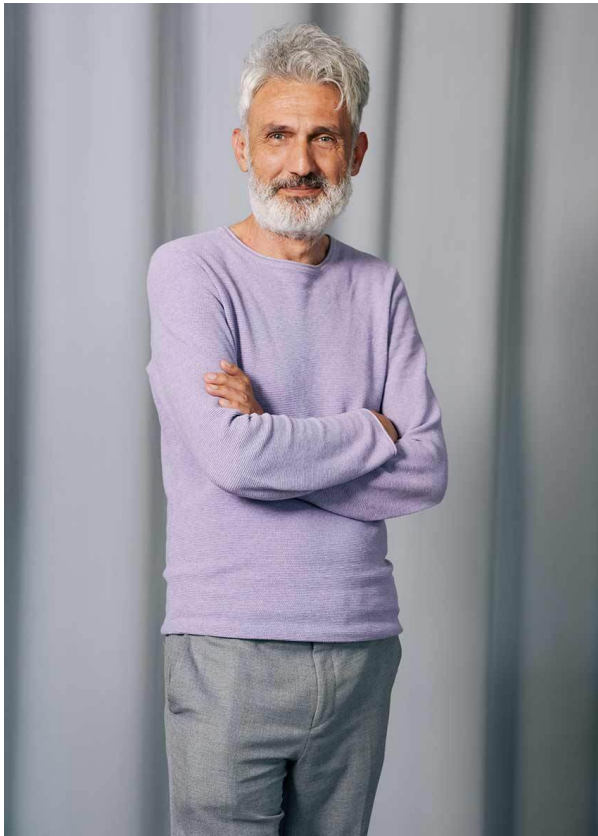

SCOUT

MODEL ● AGENCY

SHAQIR A. 50 PLUS

HEIGHT 184 cm BUST/WAIST/HIPS 92/83/95 cm EYES green grey HAIR salt & pepper SHOES 43 LOCATION Basel CH

SCOUT

MODEL ● AGENCY

SHAQIR A. 50 PLUS

HEIGHT 184 cm BUST/WAIST/HIPS 92/83/95 cm EYES green grey HAIR salt & pepper SHOES 43 LOCATION Basel CH

SCOUT

MODEL ● AGENCY

SHAQIR A. 50 PLUS

HEIGHT 184 cm BUST/WAIST/HIPS 92/83/95 cm EYES green grey HAIR salt & pepper SHOES 43 LOCATION Basel CH