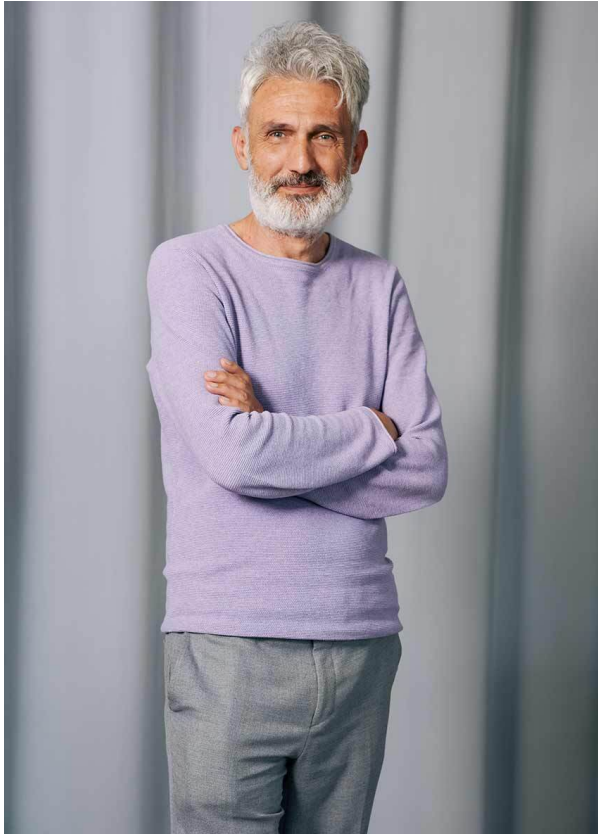

SCOUT

MODEL ● AGENCY

SHAQIR A. 50 PLUS

HEIGHT 184 cm BUST/WAIST/HIPS 92/83/95 cm EYES green grey HAIR salt & pepper SHOES 43 LOCATION Basel CH

SCOUT

MODEL ● AGENCY

SHAQIR A. 50 PLUS

HEIGHT 184 cm BUST/WAIST/HIPS 92/83/95 cm EYES green grey HAIR salt & pepper SHOES 43 LOCATION Basel CH

SCOUT

MODEL ● AGENCY

SHAQIR A. 50 PLUS

HEIGHT 184 cm BUST/WAIST/HIPS 92/83/95 cm EYES green grey HAIR salt & pepper SHOES 43 LOCATION Basel CH