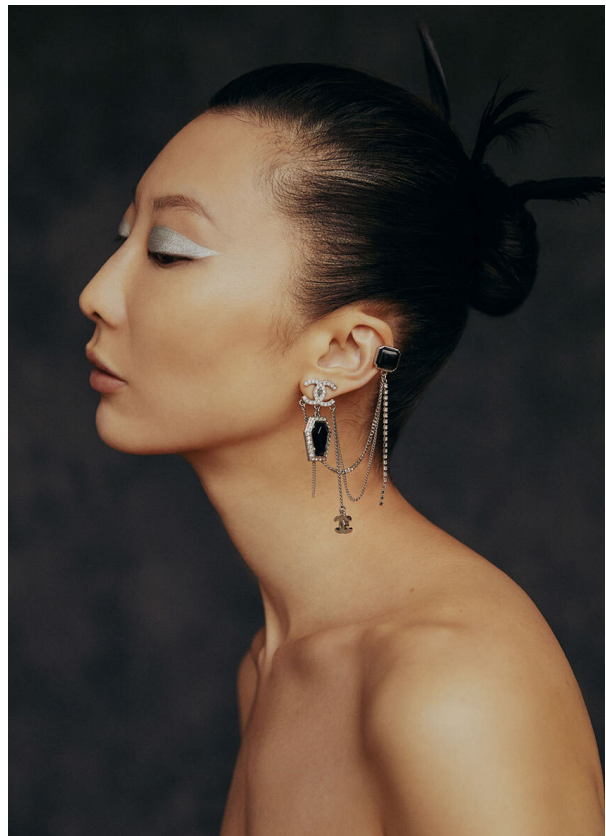

SCOUT

MODEL • AGENCY

SHIAU Y. 30 PLUS

HEIGHT 177 cm BUST/WAIST/HIPS 80/61/91 cm EYES brown HAIR black SHOES 39 LOCATION Munich DE

SCOUT

MODEL • AGENCY

SHIAU Y. 30 PLUS

HEIGHT 177 cm BUST/WAIST/HIPS 80/61/91 cm EYES brown HAIR black SHOES 39 LOCATION Munich DE

SCOUT

MODEL • AGENCY

SHIAU Y. 30 PLUS

HEIGHT 177 cm BUST/WAIST/HIPS 80/61/91 cm EYES brown HAIR black SHOES 39 LOCATION Munich DE

手袋：印花手袋 / 米白色寬褲 / Monogram 手袋包 / Issa / Vertbaud / 皮箱 / 白色 Bot Jacket / 金色珠鍊 / 金色耳環 / all by Dior