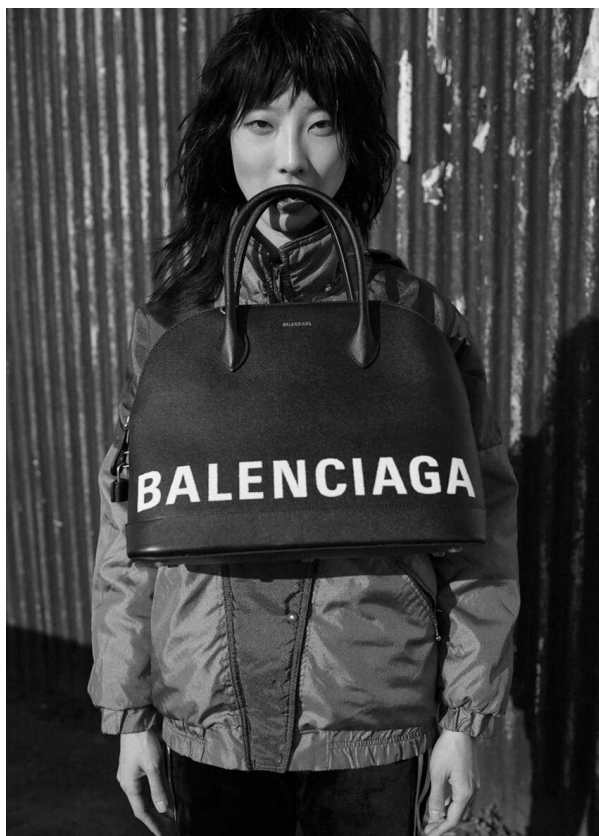

SCOUT

MODEL • AGENCY

SHIAU Y. 30 PLUS

HEIGHT 177 cm BUST/WAIST/HIPS 80/61/91 cm EYES brown HAIR black SHOES 39 LOCATION Munich DE

SCOUT

MODEL • AGENCY

SHIAU Y. 30 PLUS

HEIGHT 177 cm BUST/WAIST/HIPS 80/61/91 cm EYES brown HAIR black SHOES 39 LOCATION Munich DE

SCOUT

MODEL • AGENCY

SHIAU Y. 30 PLUS

HEIGHT 177 cm BUST/WAIST/HIPS 80/61/91 cm EYES brown HAIR black SHOES 39 LOCATION Munich DE

手袋：印花手袋 / 米白色寬褲 / Monogram 手袋包 / Issa / Vertbaud / 皮箱 / 白色 Bot Jacket / 金色珠鍊 / 金色耳環 / all by Dior