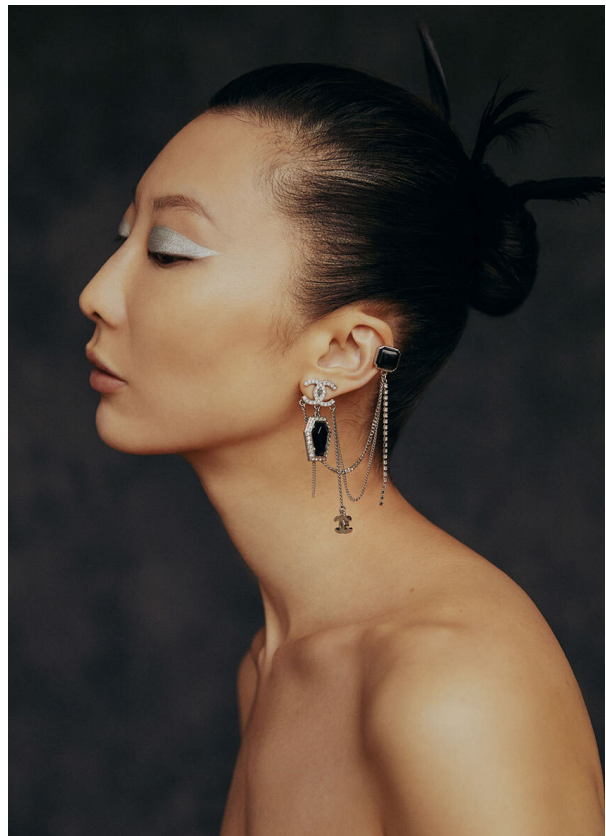

# SCOUT

MODEL • AGENCY

SHIAU Y. 30 PLUS

HEIGHT 177 cm BUST/WAIST/HIPS 80/61/91 cm EYES brown HAIR black SHOES 39 LOCATION Munich DE

# SCOUT

MODEL • AGENCY

SHIAU Y. 30 PLUS

HEIGHT 177 cm BUST/WAIST/HIPS 80/61/91 cm EYES brown HAIR black SHOES 39 LOCATION Munich DE

手袋：印花手袋 / 米白色寬褲 - Monogram 手袋包 - Issui Yuriko - 包袋：白色 Bor Jacket - 金色綵球 - 金色草蓆 - all by Dior