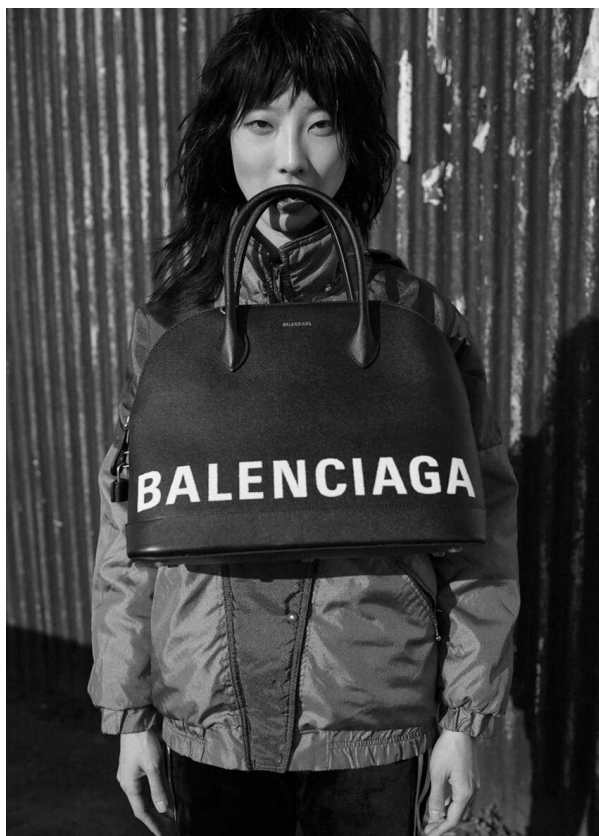

# SCOUT

MODEL • AGENCY

SHIAU Y. 30 PLUS

HEIGHT 177 cm BUST/WAIST/HIPS 80/61/91 cm EYES brown HAIR black SHOES 39 LOCATION Munich DE