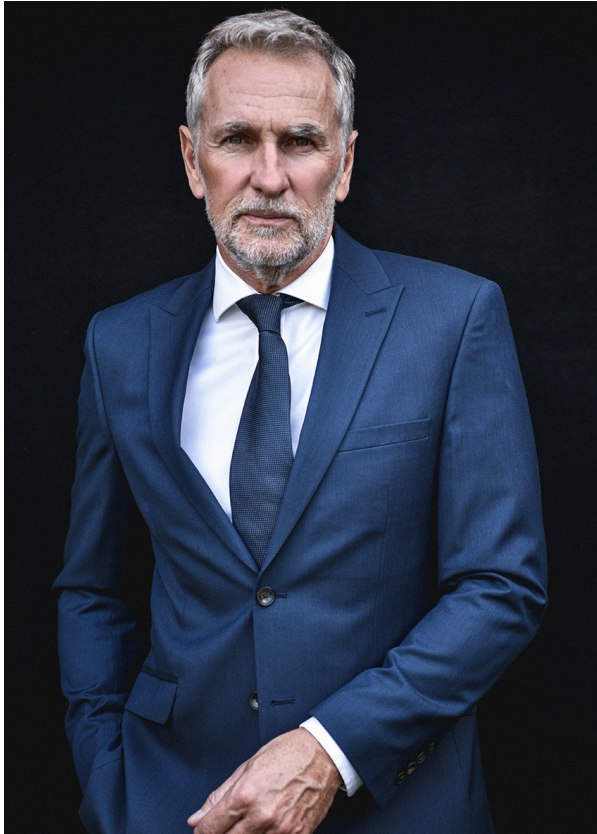

# SCOUT

MODEL • AGENCY

**SIMON S.** SILVER

HEIGHT 183 cm BUST/WAIST 103/83 cm EYES blue HAIR salt & pepper SHOES 44 LOCATION Beach Green GB