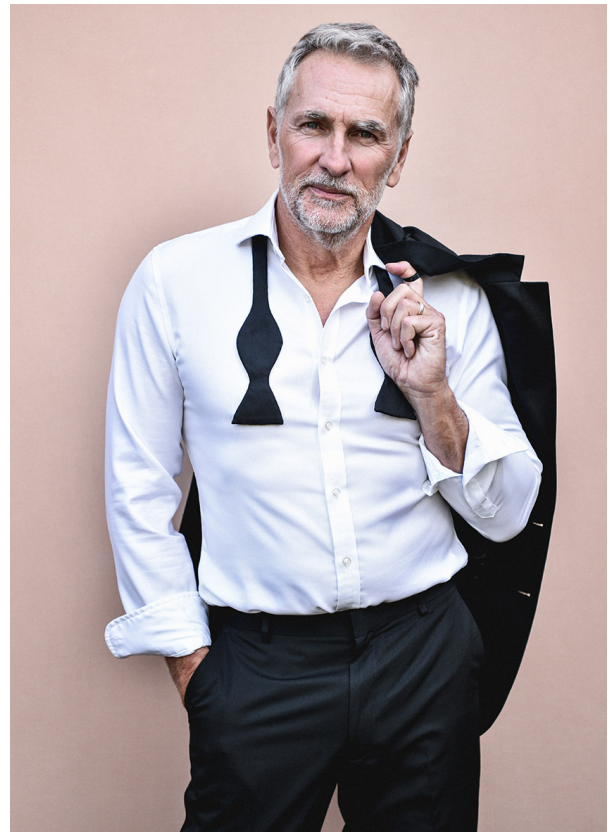

# SCOUT

MODEL • AGENCY

**SIMON S.** SILVER

HEIGHT 183 cm BUST/WAIST 103/83 cm EYES blue HAIR salt & pepper SHOES 44 LOCATION Beach Green GB