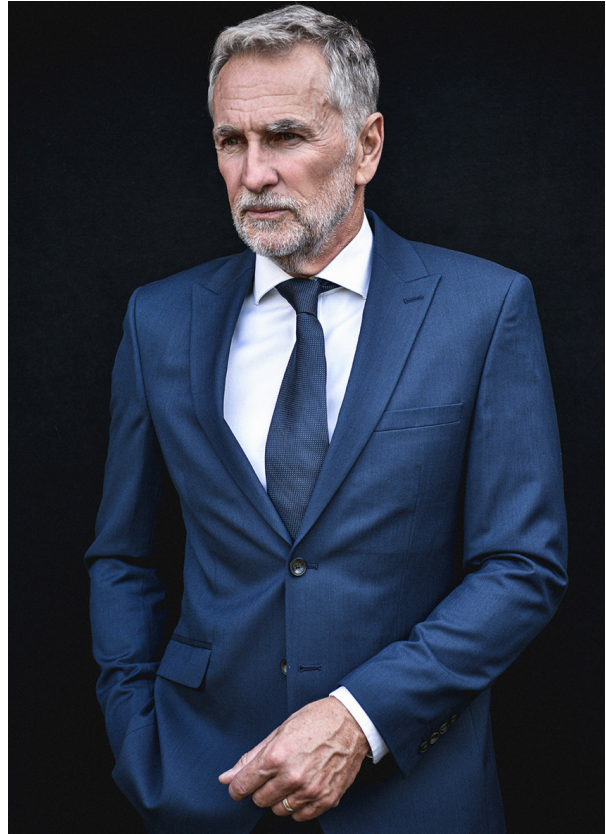

# SCOUT

MODEL • AGENCY

**SIMON S.** SILVER

HEIGHT 183 cm BUST/WAIST 103/83 cm EYES blue HAIR salt & pepper SHOES 44 LOCATION Beach Green GB