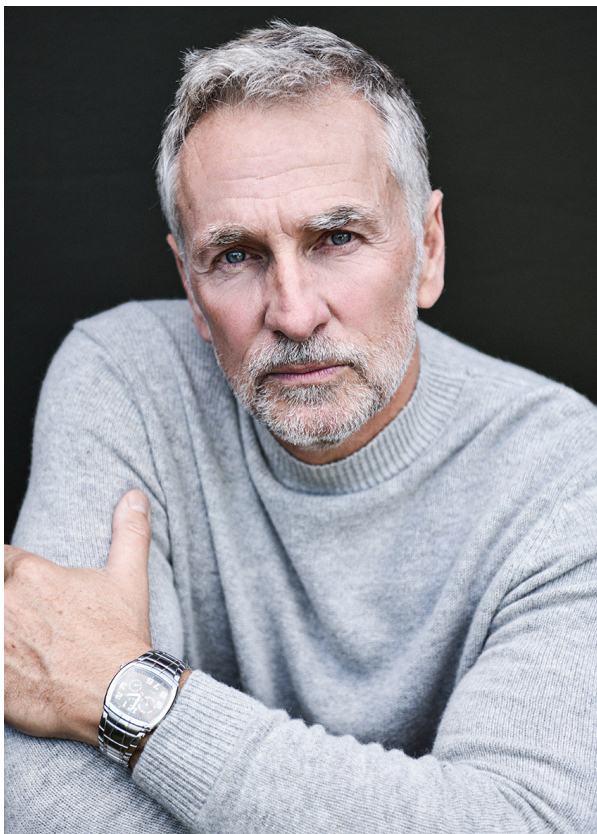

# SCOUT

MODEL • AGENCY

**SIMON S.** SILVER

HEIGHT 183 cm BUST/WAIST 103/83 cm EYES blue HAIR salt & pepper SHOES 44 LOCATION Beach Green GB