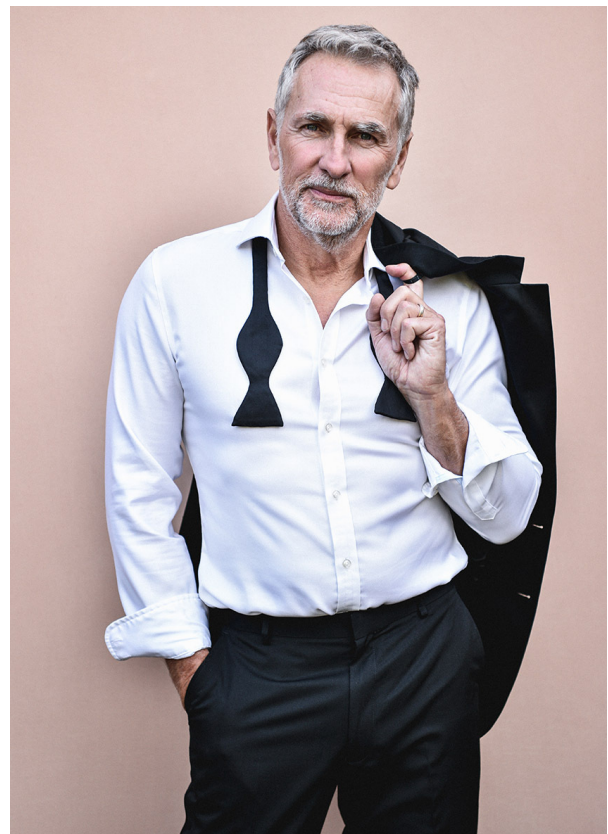

# SCOUT

MODEL • AGENCY

**SIMON S.** SILVER

HEIGHT 183 cm BUST/WAIST 103/83 cm EYES blue HAIR salt & pepper SHOES 44 LOCATION Beach Green GB