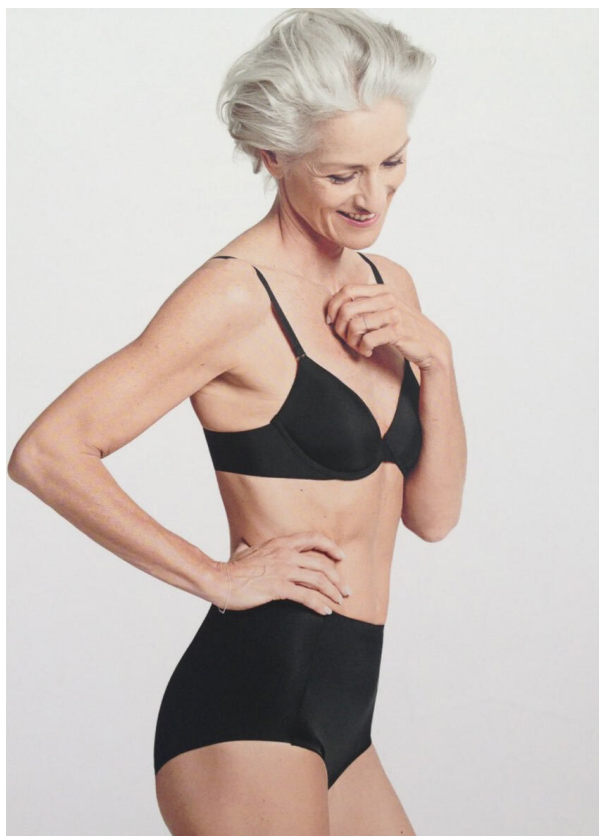

## SIMONE J. SILVER

HEIGHT 176 cm BUST/WAIST/HIPS 90/63/92 cm EYES blue HAIR salt & pepper SHOES 40 LOCATION Munich

# SCOUT

MODEL ● AGENCY

**SIMONE J.** SILVER

HEIGHT 176 cm BUST/WAIST/HIPS 90/63/92 cm EYES blue HAIR salt & pepper SHOES 40 LOCATION Munich