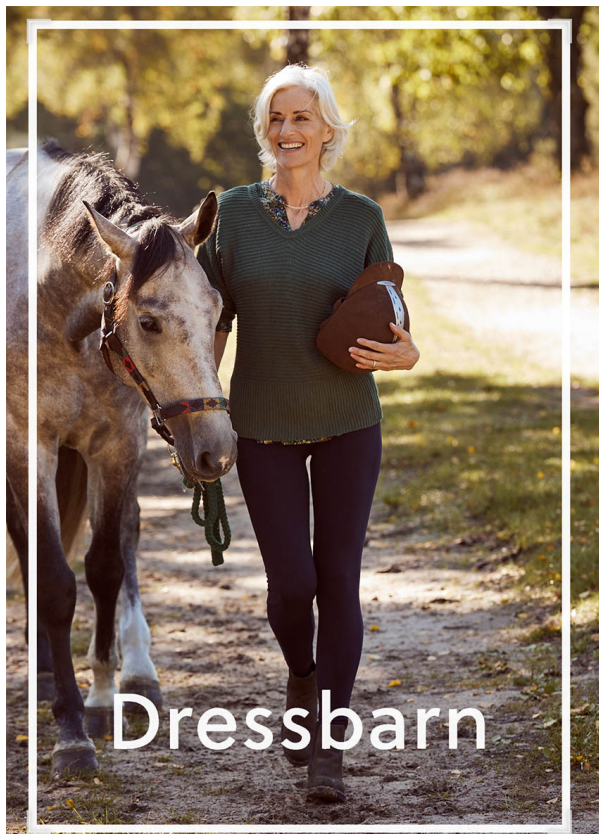

SCOUT

MODEL • AGENCY

SIMONE J. SILVER

HEIGHT 176 cm BUST/WAIST/HIPS 90/63/92 cm EYES blue HAIR salt & pepper SHOES 40 LOCATION München DE

Dressbarn

Dressbarn