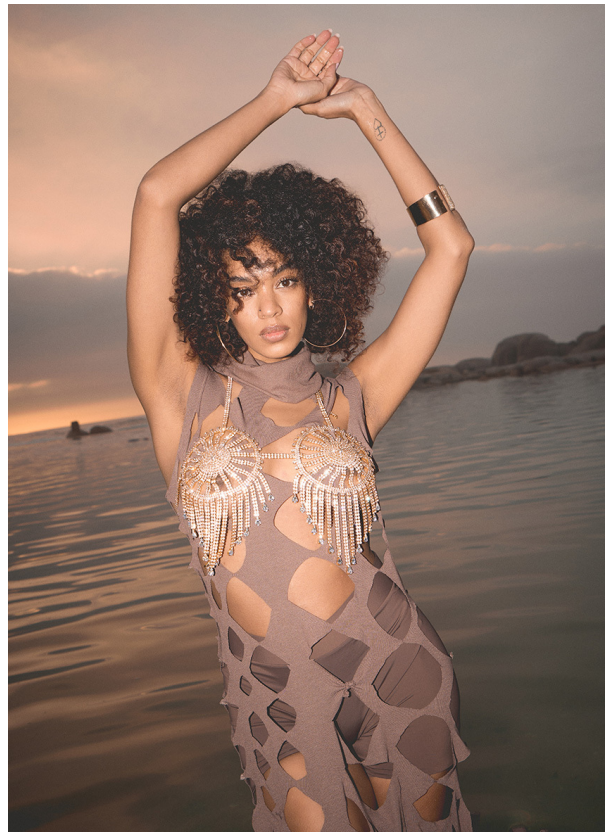

## SIMONE T. MAIN

HEIGHT 172 cm LINGERIE 75B BUST/WAIST/HIPS 85/65/93 cm EYES brown HAIR brown SHOES 37 LOCATION London GB

# SCOUT

MODEL • AGENCY

**SIMONE T.** MAIN

HEIGHT 172 cm LINGERIE 75B BUST/WAIST/HIPS 85/65/93 cm EYES brown HAIR brown SHOES 37 LOCATION London GB