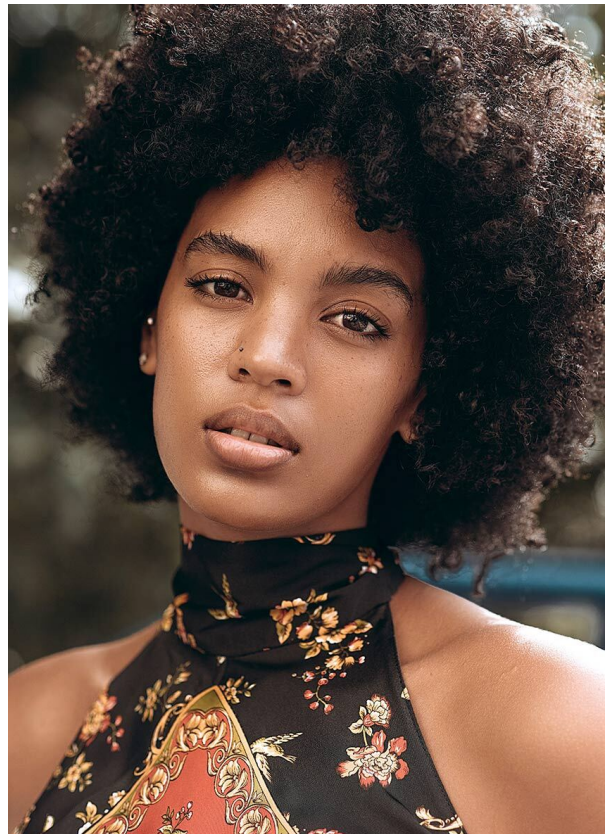

## SIMONE T. MAIN

HEIGHT 172 cm LINGERIE 75B BUST/WAIST/HIPS 85/65/93 cm EYES brown HAIR brown SHOES 37 LOCATION London GB

# SCOUT

MODEL • AGENCY

**SIMONE T.** MAIN

HEIGHT 172 cm LINGERIE 75B BUST/WAIST/HIPS 85/65/93 cm EYES brown HAIR brown SHOES 37 LOCATION London GB