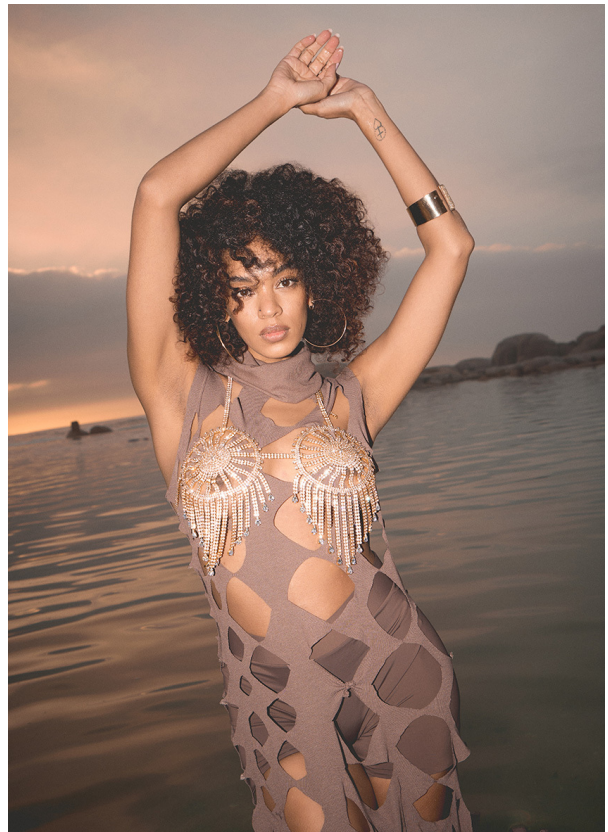

SCOUT

MODEL • AGENCY

SIMONE T. MAIN

HEIGHT 172 cm LINGERIE 75B BUST/WAIST/HIPS 85/65/93 cm EYES brown HAIR brown SHOES 37 LOCATION London GB

SCOUT

MODEL • AGENCY

SIMONE T. MAIN

HEIGHT 172 cm LINGERIE 75B BUST/WAIST/HIPS 85/65/93 cm EYES brown HAIR brown SHOES 37 LOCATION London GB