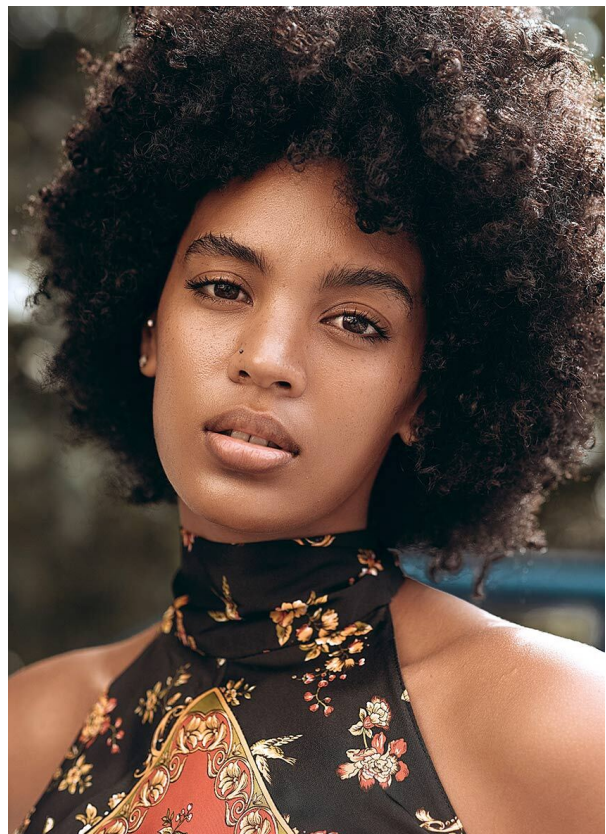

SCOUT

MODEL • AGENCY

SIMONE T. MAIN

HEIGHT 172 cm LINGERIE 75B BUST/WAIST/HIPS 85/65/93 cm EYES brown HAIR brown SHOES 37 LOCATION London GB

SCOUT

MODEL • AGENCY

SIMONE T. MAIN

HEIGHT 172 cm LINGERIE 75B BUST/WAIST/HIPS 85/65/93 cm EYES brown HAIR brown SHOES 37 LOCATION London GB