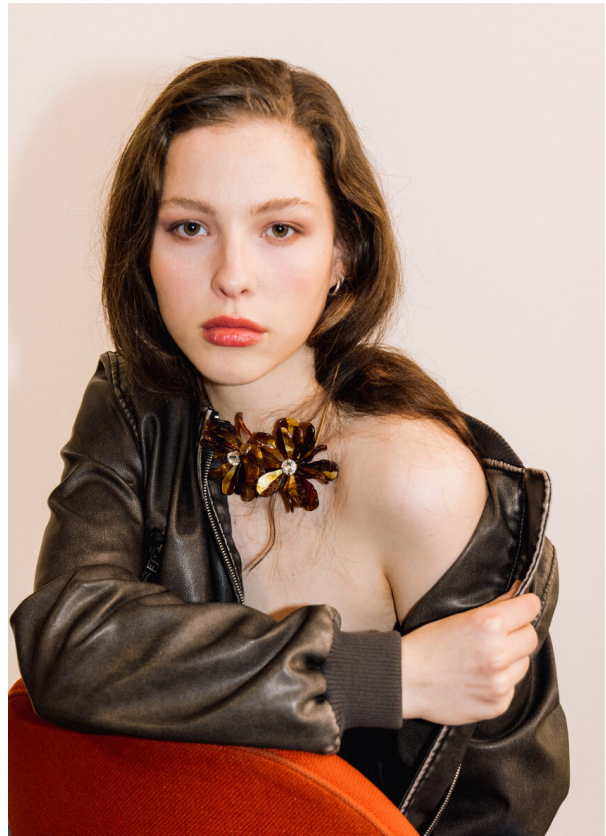

SCOUT

MODEL • AGENCY

SOPHIA P. +SIZE

HEIGHT 178 cm BUST/WAIST/HIPS 88/72/100 cm EYES brown HAIR brown SHOES 38 LOCATION Basel CH

Blazer Set: ZARA
Top: WEEKDAY
Shoes: ZARA
Sunglasses: VERSACE, ELIF BOUTIQUE

SCOUT

MODEL • AGENCY

SOPHIA P. +SIZE

HEIGHT 178 cm BUST/WAIST/HIPS 88/72/100 cm EYES brown HAIR brown SHOES 38 LOCATION Basel CH

SCOUT

MODEL • AGENCY

SOPHIA P. +SIZE

HEIGHT 178 cm BUST/WAIST/HIPS 88/72/100 cm EYES brown HAIR brown SHOES 38 LOCATION Basel CH

SCOUT

MODEL • AGENCY

SOPHIA P. +SIZE

HEIGHT 178 cm BUST/WAIST/HIPS 88/72/100 cm EYES brown HAIR brown SHOES 38 LOCATION Basel CH