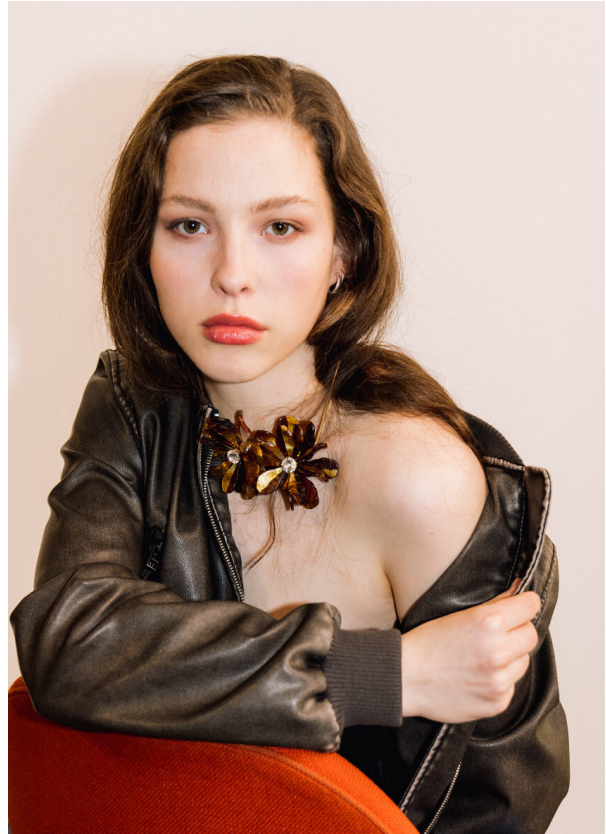

SCOUT

MODEL ● AGENCY

SOPHIA P. +SIZE

HEIGHT 178 cm BUST/WAIST/HIPS 88/72/100 cm EYES brown HAIR brown SHOES 38 LOCATION Basel CH

Blazer Set: ZARA
Top: WEEKDAY
Shoes: ZARA
Sunglasses: VERSACE, ELIF BOUTIQUE

SCOUT

MODEL • AGENCY

SOPHIA P. +SIZE

HEIGHT 178 cm BUST/WAIST/HIPS 88/72/100 cm EYES brown HAIR brown SHOES 38 LOCATION Basel CH

SCOUT

MODEL • AGENCY

SOPHIA P. +SIZE

HEIGHT 178 cm BUST/WAIST/HIPS 88/72/100 cm EYES brown HAIR brown SHOES 38 LOCATION Basel CH

SCOUT

MODEL • AGENCY

SOPHIA P. +SIZE

HEIGHT 178 cm BUST/WAIST/HIPS 88/72/100 cm EYES brown HAIR brown SHOES 38 LOCATION Basel CH