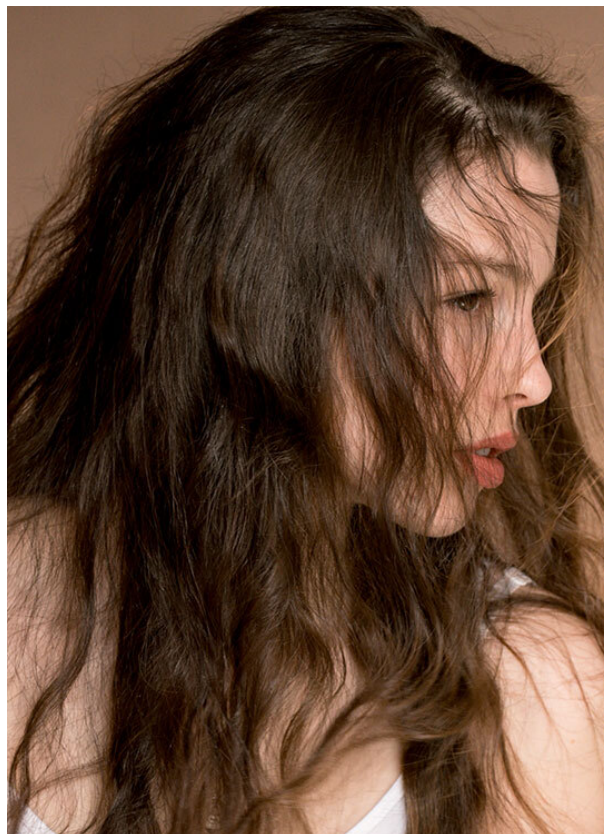

SCOUT

MODEL ● AGENCY

SOPHIA P. +SIZE

HEIGHT 178 cm BUST/WAIST/HIPS 88/72/100 cm EYES brown HAIR brown SHOES 38 LOCATION Basel CH

Blazer Set: ZARA
Top: WEEKDAY
Shoes: ZARA
Sunglasses: VERSACE, ELIF BOUTIQUE

SCOUT

MODEL • AGENCY

SOPHIA P. +SIZE

HEIGHT 178 cm BUST/WAIST/HIPS 88/72/100 cm EYES brown HAIR brown SHOES 38 LOCATION Basel CH

SCOUT

MODEL • AGENCY

SOPHIA P. +SIZE

HEIGHT 178 cm BUST/WAIST/HIPS 88/72/100 cm EYES brown HAIR brown SHOES 38 LOCATION Basel CH