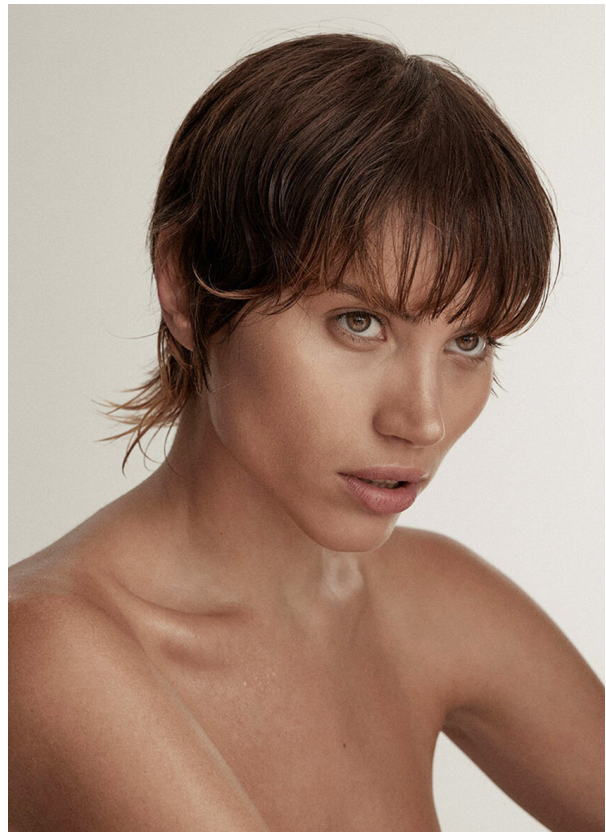

SCOUT

MODEL • AGENCY

SOPHIA S. IN TOWN

HEIGHT 180 cm BUST/WAIST/HIPS 87/65/94 cm EYES brown HAIR brown SHOES 40 LOCATION Basel CH

SCOUT

MODEL • AGENCY

SOPHIA S. IN TOWN

HEIGHT 180 cm BUST/WAIST/HIPS 87/65/94 cm EYES brown HAIR brown SHOES 40 LOCATION Basel CH