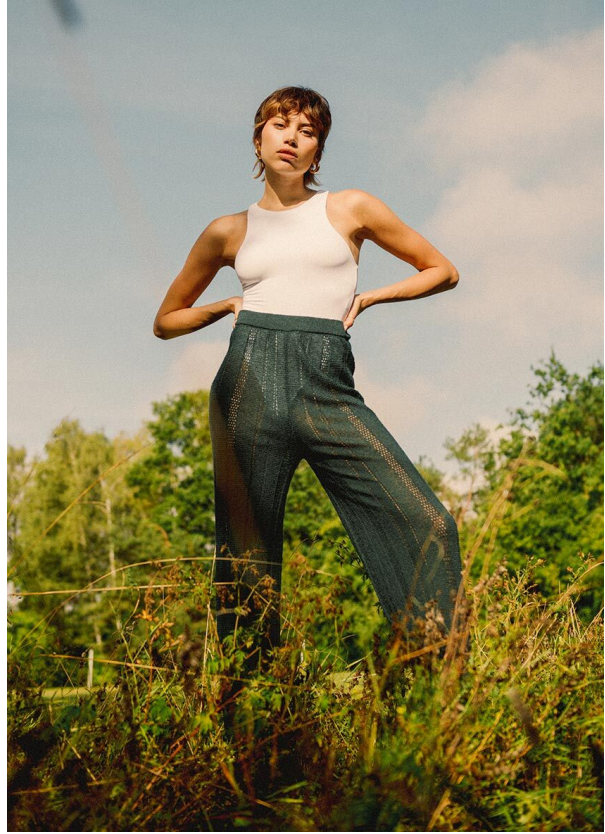

SCOUT

MODEL • AGENCY

SOPHIA S. IN TOWN

HEIGHT 180 cm BUST/WAIST/HIPS 87/65/94 cm EYES brown HAIR brown SHOES 40 LOCATION Basel CH

SCOUT

MODEL • AGENCY

SOPHIA S. IN TOWN

HEIGHT 180 cm BUST/WAIST/HIPS 87/65/94 cm EYES brown HAIR brown SHOES 40 LOCATION Basel CH