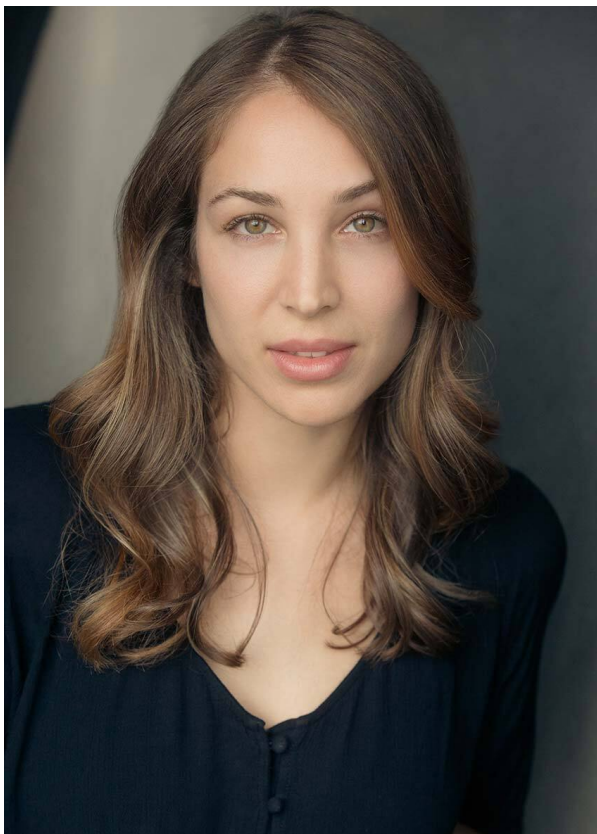

SCOUT

MODEL ● AGENCY

SORAJA T. 30 PLUS

HEIGHT 168 cm BUST/WAIST/HIPS 89/71/96 cm SIZE 36/38 EYES green HAIR brown SHOES 39 LOCATION Zürich CH

SCOUT

MODEL ● AGENCY

SORAJA T. 30 PLUS

HEIGHT 168 cm BUST/WAIST/HIPS 89/71/96 cm SIZE 36/38 EYES green HAIR brown SHOES 39 LOCATION Zürich CH

SCOUT

MODEL ● AGENCY

SORAJA T. 30 PLUS

HEIGHT 168 cm BUST/WAIST/HIPS 89/71/96 cm SIZE 36/38 EYES green HAIR brown SHOES 39 LOCATION Zürich CH