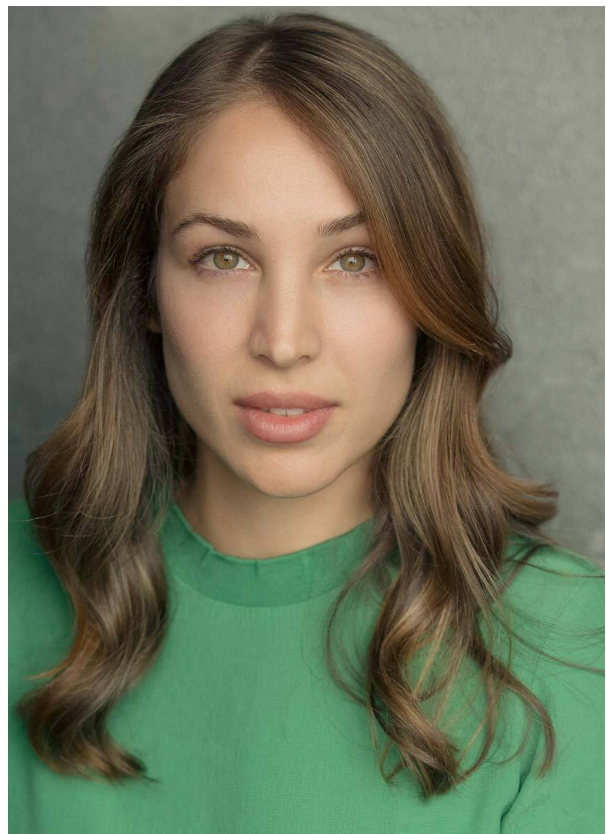

SCOUT

MODEL ● AGENCY

SORAJA T. 30 PLUS

HEIGHT 168 cm BUST/WAIST/HIPS 89/71/96 cm SIZE 36/38 EYES green HAIR brown SHOES 39 LOCATION Zürich CH

SCOUT

MODEL ● AGENCY

SORAJA T. 30 PLUS

HEIGHT 168 cm BUST/WAIST/HIPS 89/71/96 cm SIZE 36/38 EYES green HAIR brown SHOES 39 LOCATION Zürich CH

SCOUT

MODEL ● AGENCY

SORAJA T. 30 PLUS

HEIGHT 168 cm BUST/WAIST/HIPS 89/71/96 cm SIZE 36/38 EYES green HAIR brown SHOES 39 LOCATION Zürich CH