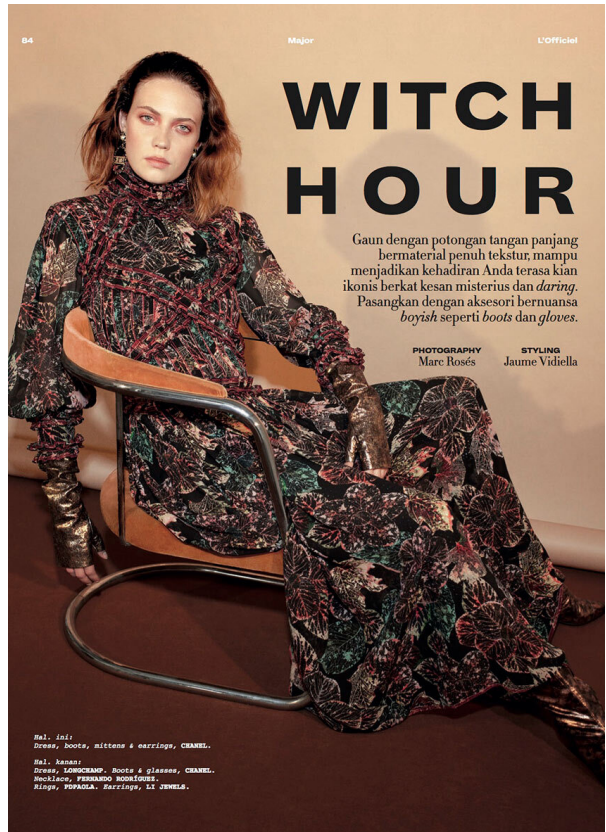

SCOUT

MODEL • AGENCY

STACEY W. MAIN

HEIGHT 178 cm BUST/WAIST/HIPS 81/61/90 cm EYES green blue HAIR brown SHOES 39 LOCATION Barcelona ES

SCOUT

MODEL • AGENCY

STACEY W. MAIN

HEIGHT 178 cm BUST/WAIST/HIPS 81/61/90 cm EYES green blue HAIR brown SHOES 39 LOCATION Barcelona ES

SCOUT

MODEL • AGENCY

STACEY W. MAIN

HEIGHT 178 cm BUST/WAIST/HIPS 81/61/90 cm EYES green blue HAIR brown SHOES 39 LOCATION Barcelona ES