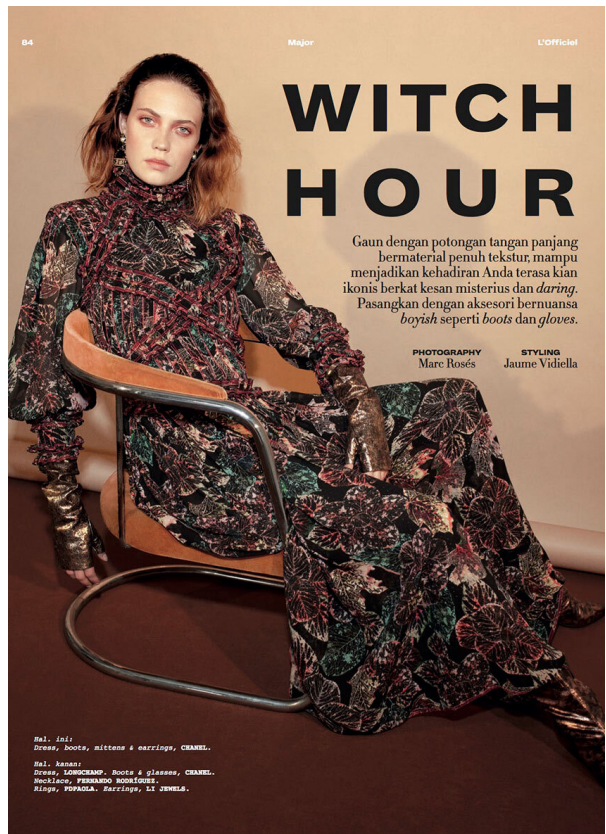

SCOUT

MODEL • AGENCY

STACEY W. MAIN

HEIGHT 178 cm BUST/WAIST/HIPS 81/61/90 cm EYES green blue HAIR brown SHOES 39 LOCATION Barcelona ES

SCOUT

MODEL • AGENCY

STACEY W. MAIN

HEIGHT 178 cm BUST/WAIST/HIPS 81/61/90 cm EYES green blue HAIR brown SHOES 39 LOCATION Barcelona ES

SCOUT

MODEL • AGENCY

STACEY W. MAIN

HEIGHT 178 cm BUST/WAIST/HIPS 81/61/90 cm EYES green blue HAIR brown SHOES 39 LOCATION Barcelona ES