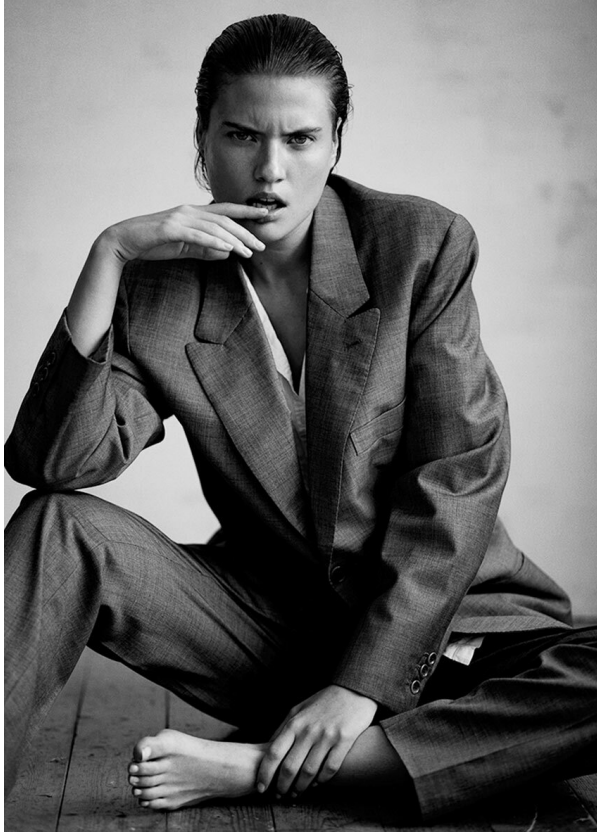

SCOUT

MODEL • AGENCY

STEINUNN A. ^{MAIN}

HEIGHT 177 cm BUST/WAIST/HIPS 82/60/89 cm EYES blue HAIR strawberry blonde SHOES 39 LOCATION Barcelona ES

SCOUT

MODEL ● AGENCY

STEINUNN A. ^{MAIN}

HEIGHT 177 cm BUST/WAIST/HIPS 82/60/89 cm EYES blue HAIR strawberry blonde SHOES 39 LOCATION Barcelona ES

SCOUT

MODEL • AGENCY

STEINUNN A. ^{MAIN}

HEIGHT 177 cm BUST/WAIST/HIPS 82/60/89 cm EYES blue HAIR strawberry blonde SHOES 39 LOCATION Barcelona ES

SCOUT

MODEL • AGENCY

STEINUNN A. ^{MAIN}

HEIGHT 177 cm BUST/WAIST/HIPS 82/60/89 cm EYES blue HAIR strawberry blonde SHOES 39 LOCATION Barcelona ES

SCOUT

MODEL • AGENCY

STEINUNN A. ^{MAIN}

HEIGHT 177 cm BUST/WAIST/HIPS 82/60/89 cm EYES blue HAIR strawberry blonde SHOES 39 LOCATION Barcelona ES

SCOUT

MODEL • AGENCY

STEINUNN A. MAIN

HEIGHT 177 cm BUST/WAIST/HIPS 82/60/89 cm EYES blue HAIR strawberry blonde SHOES 39 LOCATION Barcelona ES