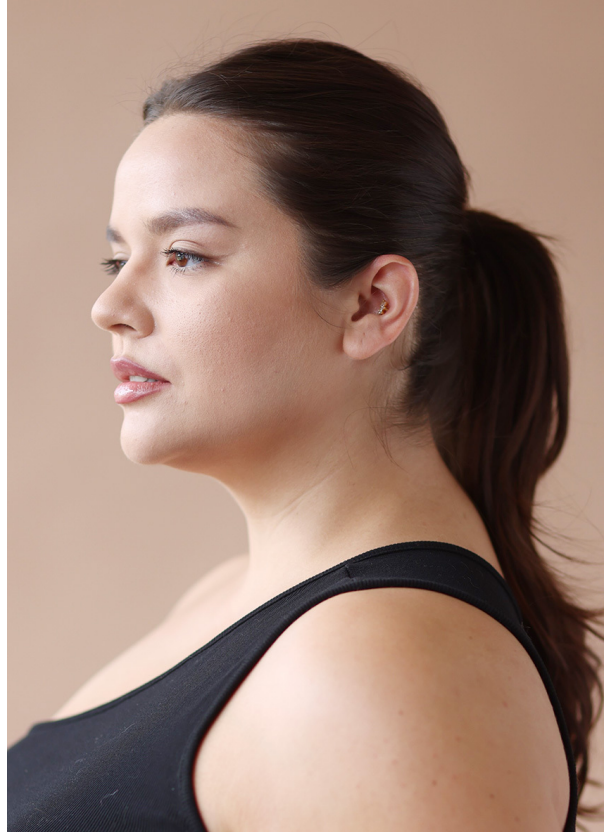

SCOUT

MODEL • AGENCY

STELLA K. +SIZE

HEIGHT 173 cm LINGERIE 95 C/D BUST/WAIST/HIPS 115/100/130 cm SIZE 46 EYES brown HAIR brown SHOES 41
LOCATION Zürich CH

SCOUT

MODEL • AGENCY

STELLA K. +SIZE

HEIGHT 173 cm LINGERIE 95 C/D BUST/WAIST/HIPS 115/100/130 cm SIZE 46 EYES brown HAIR brown SHOES 41
LOCATION Zürich CH