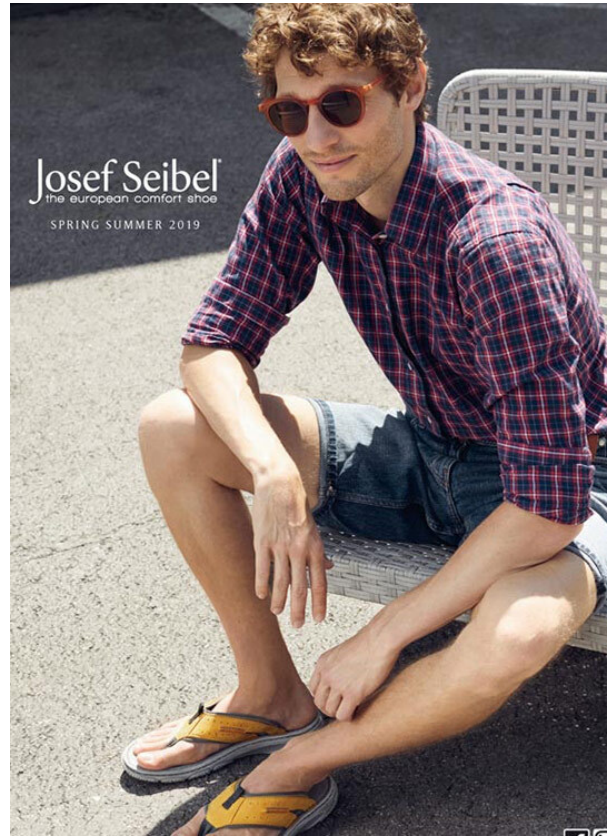

SCOUT

MODEL • AGENCY

STEVEN L. 30 PLUS

HEIGHT 184 cm BUST/WAIST/HIPS 96/75/96 cm EYES blue HAIR light brown SHOES 42.5 LOCATION Berlin DE

SCOUT

MODEL • AGENCY

STEVEN L. 30 PLUS

HEIGHT 184 cm BUST/WAIST/HIPS 96/75/96 cm EYES blue HAIR light brown SHOES 42.5 LOCATION Berlin DE

SCOUT

STEVEN L. 30 PLUS

MODEL • AGENCY

HEIGHT 184 cm BUST/WAIST/HIPS 96/75/96 cm EYES blue HAIR light brown SHOES 42.5 LOCATION Berlin DE

SCOUT

MODEL ● AGENCY

STEVEN L. 30 PLUS

HEIGHT 184 cm BUST/WAIST/HIPS 96/75/96 cm EYES blue HAIR light brown SHOES 42.5 LOCATION Berlin DE