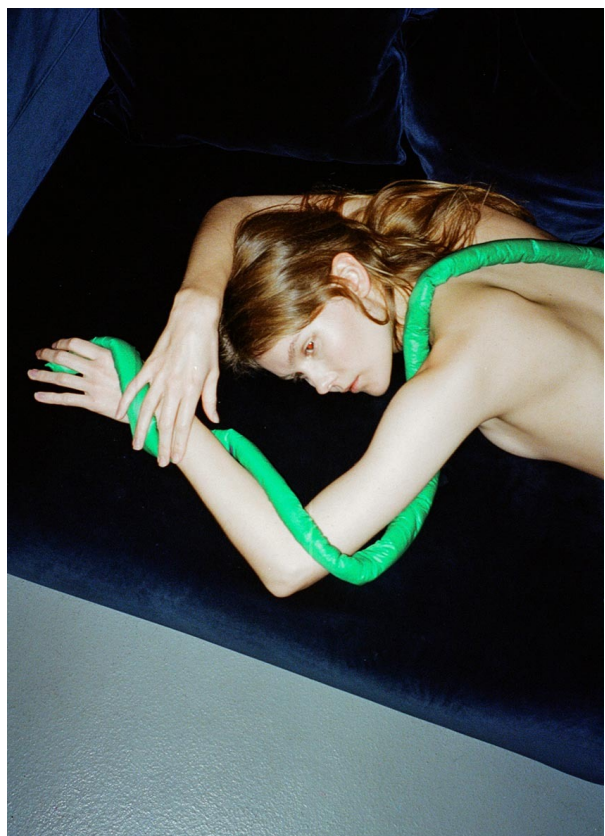

SCOUT

MODEL • AGENCY

SUNNA T. IN TOWN

HEIGHT 176 cm BUST/WAIST/HIPS 82/59/87 cm EYES blue HAIR blonde SHOES 40 LOCATION Lausanne CH