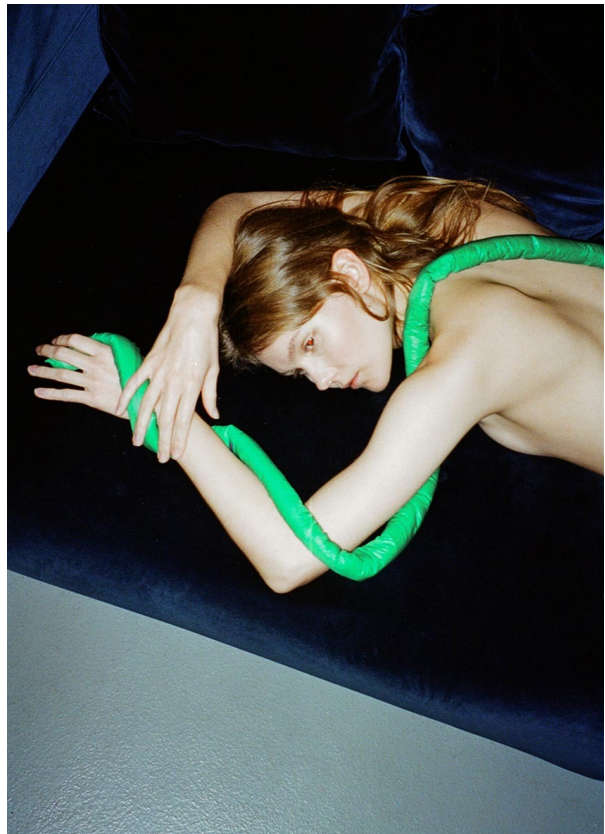

SCOUT

MODEL • AGENCY

SUNNA T. IN TOWN

HEIGHT 176 cm BUST/WAIST/HIPS 82/59/87 cm EYES blue HAIR blonde SHOES 40 LOCATION Lausanne CH

SCOUT

MODEL • AGENCY

SUNNA T. IN TOWN

HEIGHT 176 cm BUST/WAIST/HIPS 82/59/87 cm EYES blue HAIR blonde SHOES 40 LOCATION Lausanne CH