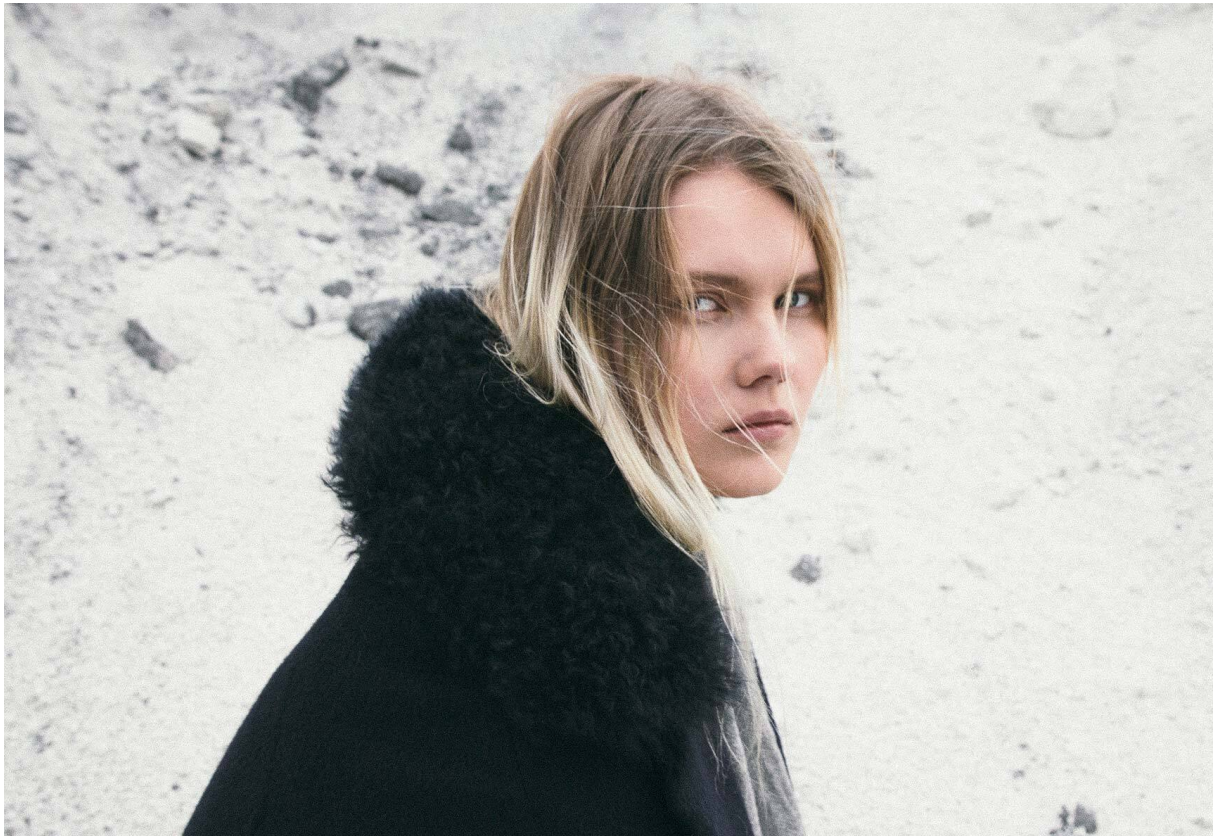

SCOUT

MODEL • AGENCY

SUNNA T. IN TOWN

HEIGHT 176 cm BUST/WAIST/HIPS 82/59/87 cm EYES blue HAIR blonde SHOES 40 LOCATION Lausanne CH

SCOUT

MODEL • AGENCY

SUNNA T. IN TOWN

HEIGHT 176 cm BUST/WAIST/HIPS 82/59/87 cm EYES blue HAIR blonde SHOES 40 LOCATION Lausanne CH

SCOUT

MODEL • AGENCY

SUNNA T. IN TOWN

HEIGHT 176 cm BUST/WAIST/HIPS 82/59/87 cm EYES blue HAIR blonde SHOES 40 LOCATION Lausanne CH