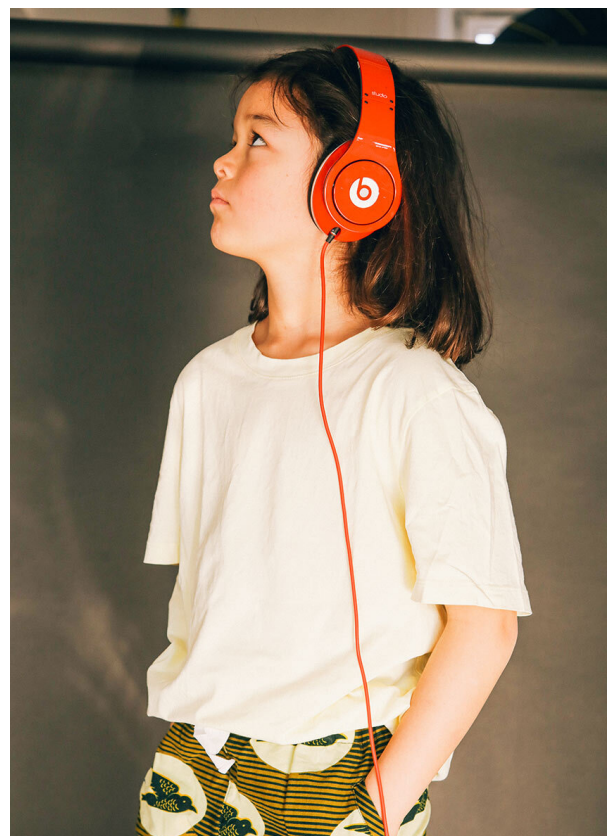

SCOUT

MODEL ● AGENCY

THAYE N. KIDS

HEIGHT 135 cm EYES dark brown HAIR dark brown YEAR 2014 LOCATION Zürich CH