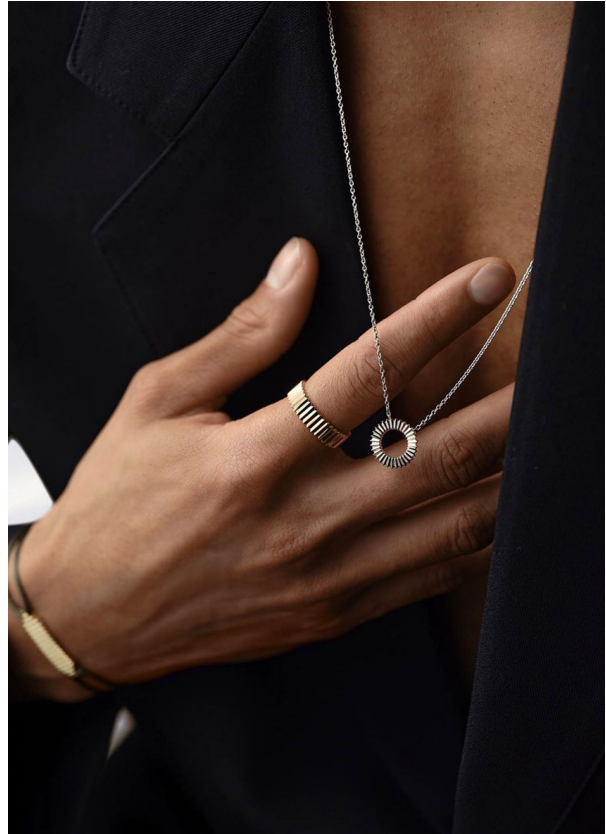

SCOUT

MODEL • AGENCY

THEO GO. HANDS

HEIGHT 185 cm BUST/WAIST/HIPS 92/75.5/93 cm EYES dark brown HAIR brown SHOES 41 LOCATION Paris FR