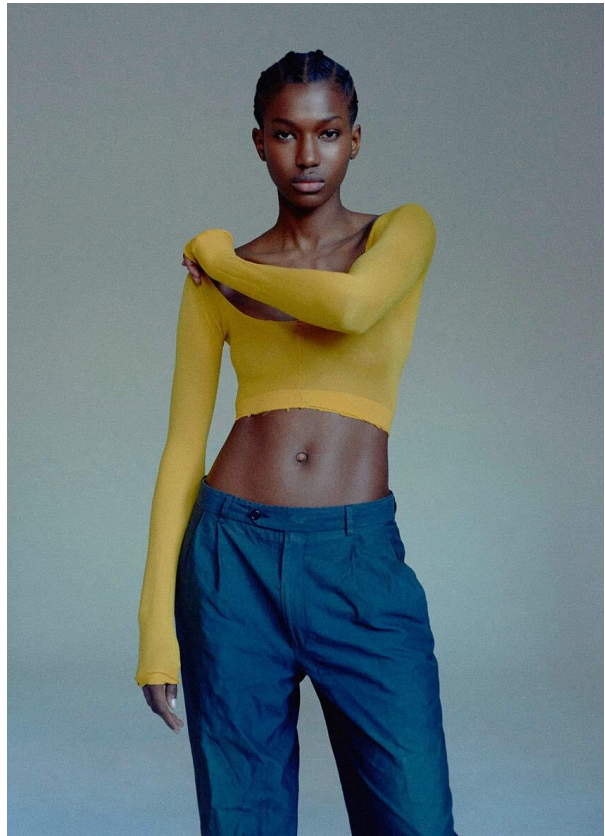

SCOUT

MODEL • AGENCY

TIAH B. 30 PLUS

HEIGHT 175 cm BUST/WAIST/HIPS 81/60/90 cm EYES black HAIR black SHOES 39 LOCATION Paris FR

SCOUT

MODEL • AGENCY

TIAH B. 30 PLUS

HEIGHT 175 cm BUST/WAIST/HIPS 81/60/90 cm EYES black HAIR black SHOES 39 LOCATION Paris FR