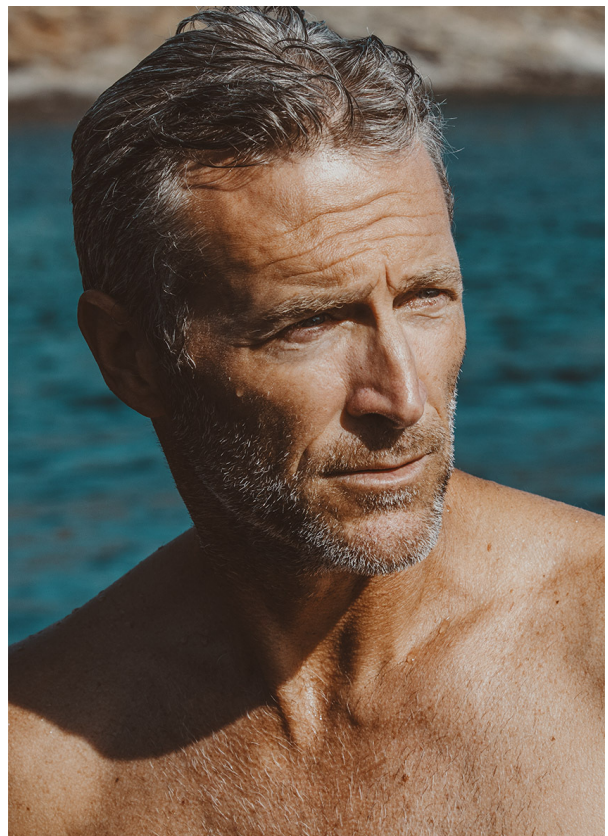

SCOUT

TOM E. SILVER

MODEL ● AGENCY

HEIGHT 184 cm BUST/WAIST/HIPS 103/84/103 cm EYES blue HAIR brown SHOES 43 LOCATION Barcelona ES

SCOUT

MODEL • AGENCY

TOM E. SILVER

HEIGHT 184 cm BUST/WAIST/HIPS 103/84/103 cm EYES blue HAIR brown SHOES 43 LOCATION Barcelona ES

SCOUT

MODEL ● AGENCY

TOM E. SILVER

HEIGHT 184 cm BUST/WAIST/HIPS 103/84/103 cm EYES blue HAIR brown SHOES 43 LOCATION Barcelona ES

SCOUT

TOM E. SILVER

MODEL ● AGENCY

HEIGHT 184 cm BUST/WAIST/HIPS 103/84/103 cm EYES blue HAIR brown SHOES 43 LOCATION Barcelona ES

SCOUT

TOM E. SILVER

MODEL • AGENCY

HEIGHT 184 cm BUST/WAIST/HIPS 103/84/103 cm EYES blue HAIR brown SHOES 43 LOCATION Barcelona ES

SCOUT

MODEL ● AGENCY

TOM E. SILVER

HEIGHT 184 cm BUST/WAIST/HIPS 103/84/103 cm EYES blue HAIR brown SHOES 43 LOCATION Barcelona ES