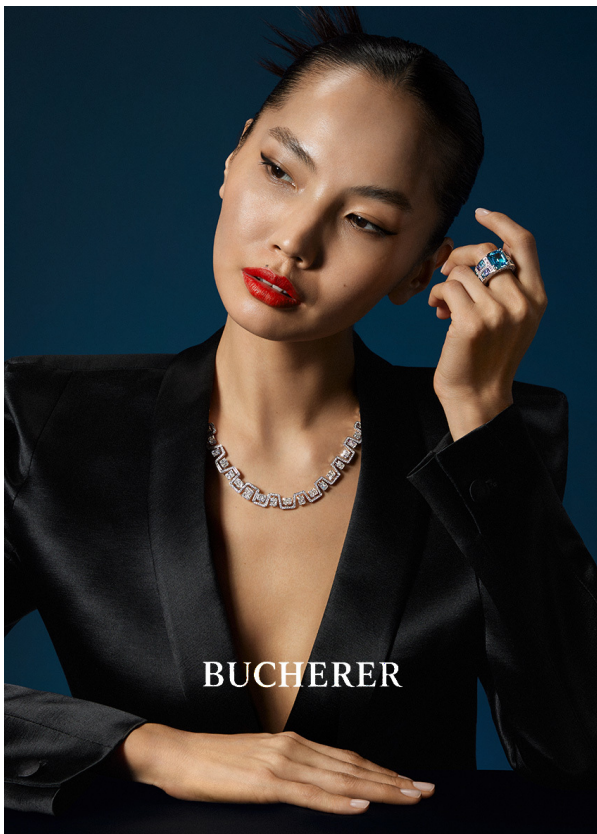

SCOUT

MODEL • AGENCY

TSEDOO M. ^{IN TOWN}

HEIGHT 171 cm BUST/WAIST/HIPS 83/65/92 cm EYES black HAIR black SHOES 37 LOCATION Geneva CH

SCOUT

MODEL ● AGENCY

TSEDOO M. IN TOWN

HEIGHT 171 cm BUST/WAIST/HIPS 83/65/92 cm EYES black HAIR black SHOES 37 LOCATION Geneva CH

SCOUT

MODEL • AGENCY

TSEDOO M. IN TOWN

HEIGHT 171 cm BUST/WAIST/HIPS 83/65/92 cm EYES black HAIR black SHOES 37 LOCATION Geneva CH

SCOUT

MODEL • AGENCY

TSEDOO M. IN TOWN

HEIGHT 171 cm BUST/WAIST/HIPS 83/65/92 cm EYES black HAIR black SHOES 37 LOCATION Geneva CH