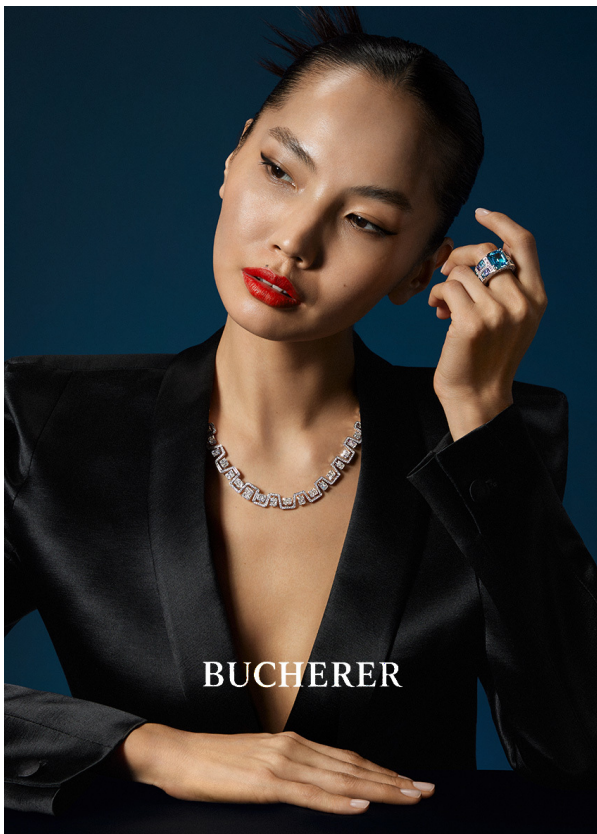

SCOUT

MODEL • AGENCY

TSEDOO M. ^{IN TOWN}

HEIGHT 171 cm BUST/WAIST/HIPS 83/65/92 cm EYES black HAIR black SHOES 37 LOCATION Geneva CH

SCOUT

MODEL • AGENCY

TSEDOO M. IN TOWN

HEIGHT 171 cm BUST/WAIST/HIPS 83/65/92 cm EYES black HAIR black SHOES 37 LOCATION Geneva CH

SCOUT

MODEL • AGENCY

TSEDOO M. IN TOWN

HEIGHT 171 cm BUST/WAIST/HIPS 83/65/92 cm EYES black HAIR black SHOES 37 LOCATION Geneva CH

SCOUT

MODEL • AGENCY

TSEDOO M. ^{IN TOWN}

HEIGHT 171 cm BUST/WAIST/HIPS 83/65/92 cm EYES black HAIR black SHOES 37 LOCATION Geneva CH