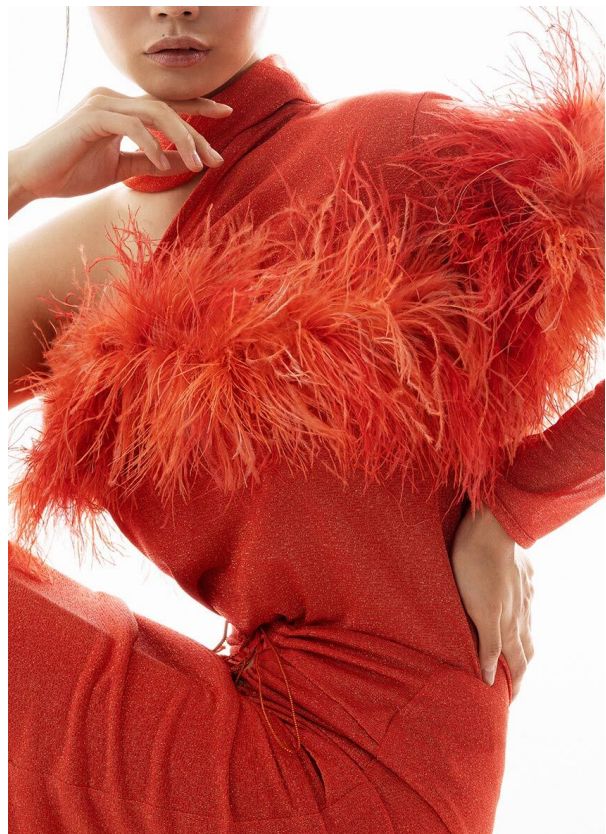

SCOUT

MODEL • AGENCY

TSEDOO MU. ^{HANDS}

HEIGHT 171 cm BUST/WAIST/HIPS 80/68/95 cm EYES black HAIR black SHOES 37 LOCATION Geneva CH

SCOUT

MODEL • AGENCY

TSEDOO MU. HANDS

HEIGHT 171 cm BUST/WAIST/HIPS 80/68/95 cm EYES black HAIR black SHOES 37 LOCATION Geneva CH

SCOUT

MODEL • AGENCY

TSEDOO MU. HANDS

HEIGHT 171 cm BUST/WAIST/HIPS 80/68/95 cm EYES black HAIR black SHOES 37 LOCATION Geneva CH

SCOUT

MODEL • AGENCY

TSEDOO MU. HANDS

HEIGHT 171 cm BUST/WAIST/HIPS 80/68/95 cm EYES black HAIR black SHOES 37 LOCATION Geneva CH