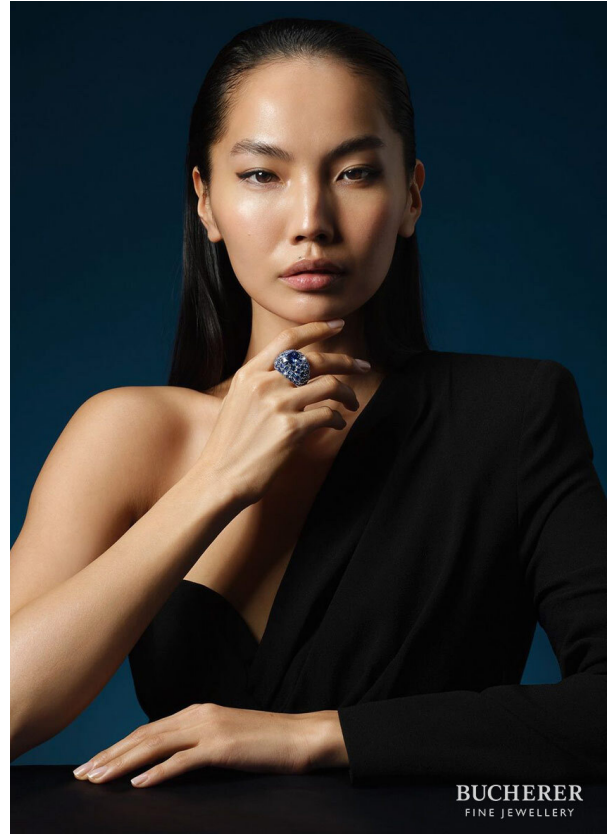

SCOUT

MODEL • AGENCY

TSEDOO MU. ^{HANDS}

HEIGHT 171 cm BUST/WAIST/HIPS 80/68/95 cm EYES black HAIR black SHOES 37 LOCATION Geneva CH

SCOUT

MODEL • AGENCY

TSEDOO MU. HANDS

HEIGHT 171 cm BUST/WAIST/HIPS 80/68/95 cm EYES black HAIR black SHOES 37 LOCATION Geneva CH

SCOUT

MODEL • AGENCY

TSEDOO MU. HANDS

HEIGHT 171 cm BUST/WAIST/HIPS 80/68/95 cm EYES black HAIR black SHOES 37 LOCATION Geneva CH

SCOUT

MODEL • AGENCY

TSEDOO MU. HANDS

HEIGHT 171 cm BUST/WAIST/HIPS 80/68/95 cm EYES black HAIR black SHOES 37 LOCATION Geneva CH