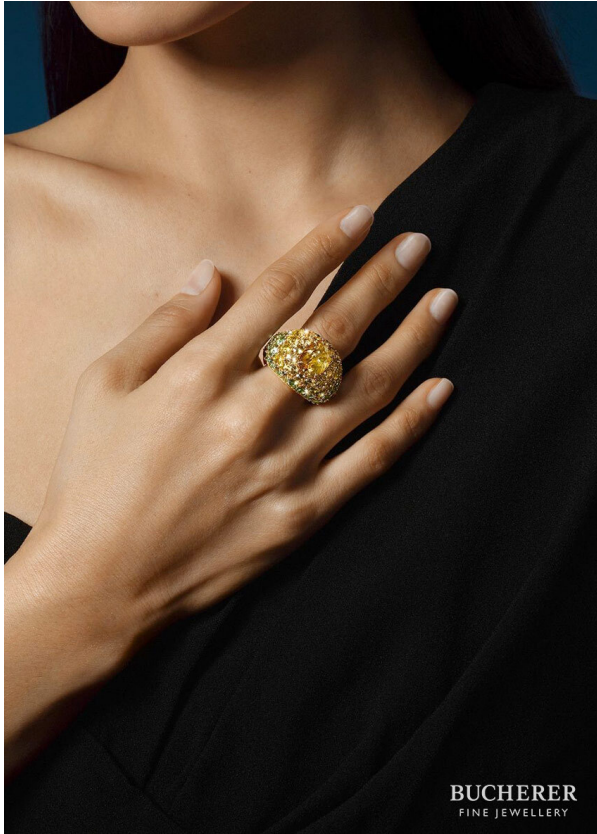

SCOUT

MODEL • AGENCY

TSEDOO MU. ^{HANDS}

HEIGHT 171 cm BUST/WAIST/HIPS 80/68/95 cm EYES black HAIR black SHOES 37 LOCATION Geneva CH

SCOUT

MODEL • AGENCY

TSEDOO MU. HANDS

HEIGHT 171 cm BUST/WAIST/HIPS 80/68/95 cm EYES black HAIR black SHOES 37 LOCATION Geneva CH

SCOUT

MODEL • AGENCY

TSEDOO MU. HANDS

HEIGHT 171 cm BUST/WAIST/HIPS 80/68/95 cm EYES black HAIR black SHOES 37 LOCATION Geneva CH

SCOUT

MODEL • AGENCY

TSEDOO MU. HANDS

HEIGHT 171 cm BUST/WAIST/HIPS 80/68/95 cm EYES black HAIR black SHOES 37 LOCATION Geneva CH