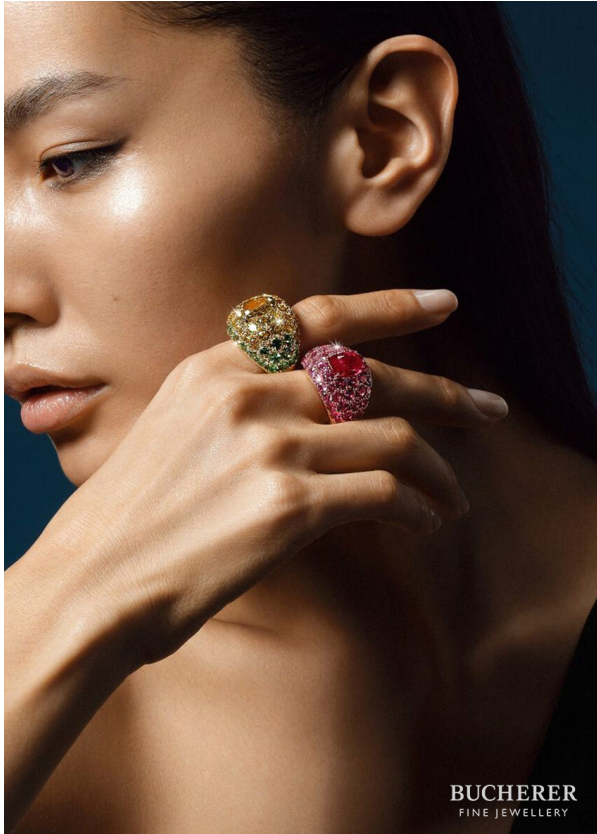

SCOUT

MODEL • AGENCY

TSEDOO MU. ^{HANDS}

HEIGHT 171 cm BUST/WAIST/HIPS 80/68/95 cm EYES black HAIR black SHOES 37 LOCATION Geneva CH

SCOUT

MODEL • AGENCY

TSEDOO MU. HANDS

HEIGHT 171 cm BUST/WAIST/HIPS 80/68/95 cm EYES black HAIR black SHOES 37 LOCATION Geneva CH

SCOUT

MODEL • AGENCY

TSEDOO MU. HANDS

HEIGHT 171 cm BUST/WAIST/HIPS 80/68/95 cm EYES black HAIR black SHOES 37 LOCATION Geneva CH

SCOUT

MODEL • AGENCY

TSEDOO MU. HANDS

HEIGHT 171 cm BUST/WAIST/HIPS 80/68/95 cm EYES black HAIR black SHOES 37 LOCATION Geneva CH