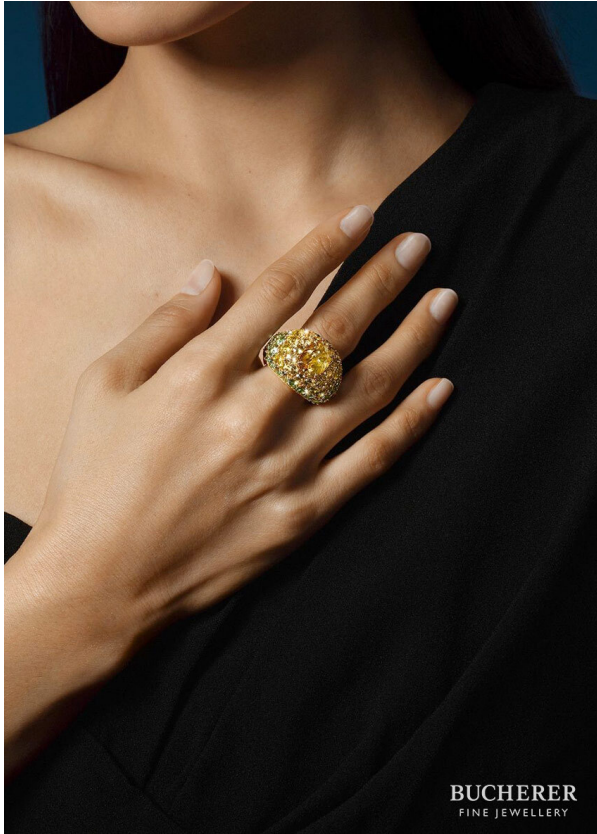

SCOUT

MODEL • AGENCY

TSEDOO MU. ^{HANDS}

HEIGHT 171 cm BUST/WAIST/HIPS 80/68/95 cm EYES black HAIR black SHOES 37 LOCATION Geneva CH

SCOUT

MODEL • AGENCY

TSEDOO MU. HANDS

HEIGHT 171 cm BUST/WAIST/HIPS 80/68/95 cm EYES black HAIR black SHOES 37 LOCATION Geneva CH

SCOUT

MODEL • AGENCY

TSEDOO MU. HANDS

HEIGHT 171 cm BUST/WAIST/HIPS 80/68/95 cm EYES black HAIR black SHOES 37 LOCATION Geneva CH

SCOUT

MODEL • AGENCY

TSEDOO MU. ^{HANDS}

HEIGHT 171 cm BUST/WAIST/HIPS 80/68/95 cm EYES black HAIR black SHOES 37 LOCATION Geneva CH