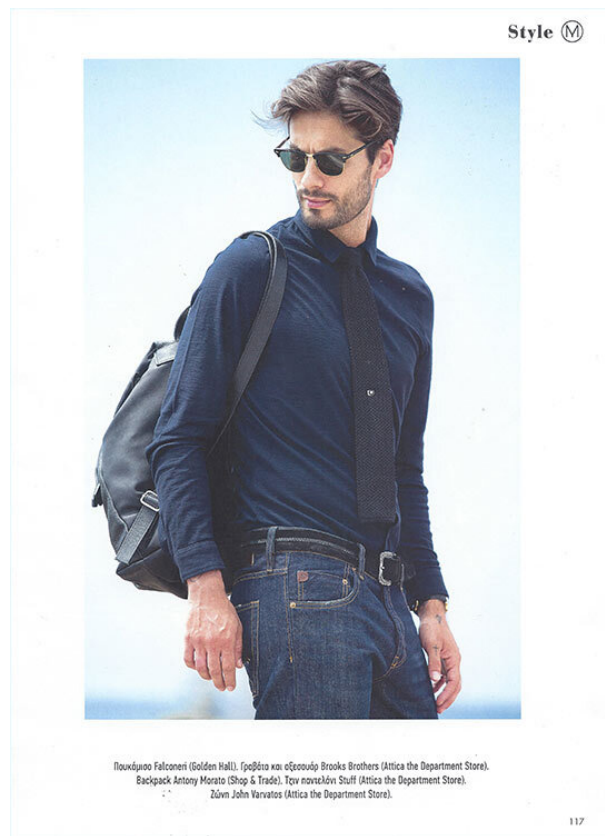

SCOUT

MODEL • AGENCY

YIORGOS K. MAIN

HEIGHT 187 cm BUST/WAIST/HIPS 98/81/95 cm EYES brown HAIR dark brown SHOES 43 LOCATION Griechenland GR