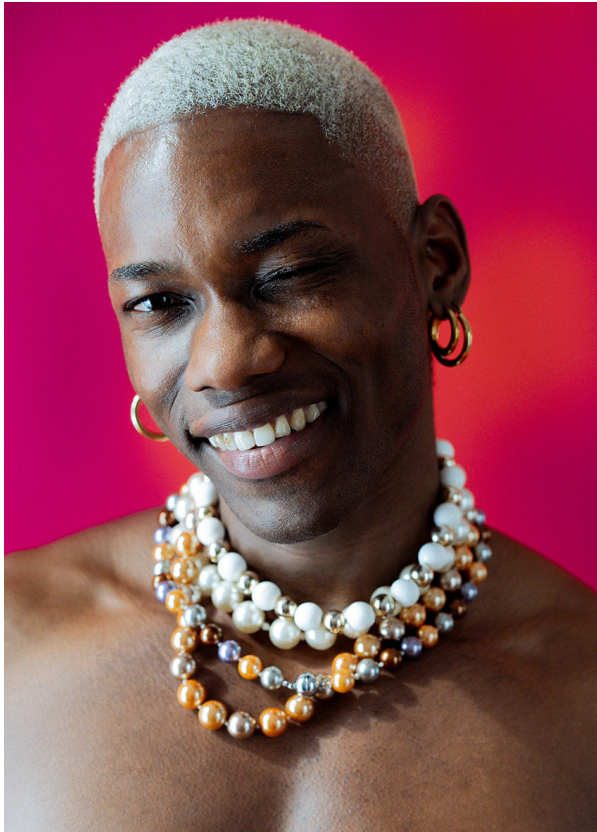

# SCOUT

MODEL ● AGENCY

## YOKO O. 30 PLUS

HEIGHT 181 cm BUST/WAIST/HIPS 89/76/89 cm JEANS 30/32 EYES brown HAIR blonde SHOES 44.5 LOCATION Berlin DE

# SCOUT

MODEL ● AGENCY

**YOKO O.** 30 PLUS

HEIGHT 181 cm BUST/WAIST/HIPS 89/76/89 cm JEANS 30/32 EYES brown HAIR blonde SHOES 44.5 LOCATION Berlin DE