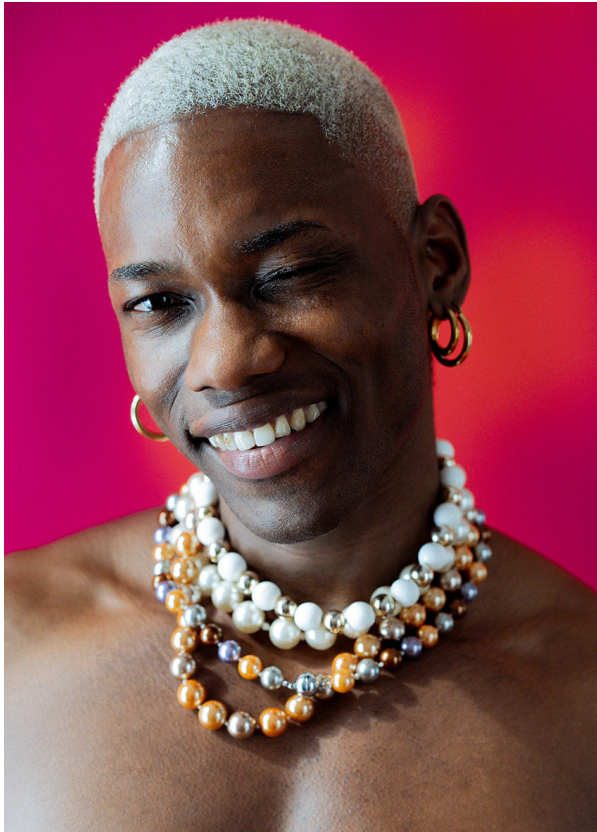

SCOUT

MODEL ● AGENCY

YOKO O. 30 PLUS

HEIGHT 181 cm BUST/WAIST/HIPS 89/76/89 cm JEANS 30/32 EYES brown HAIR blonde SHOES 44.5 LOCATION Berlin DE

SCOUT

MODEL ● AGENCY

YOKO O. 30 PLUS

HEIGHT 181 cm BUST/WAIST/HIPS 89/76/89 cm JEANS 30/32 EYES brown HAIR blonde SHOES 44.5 LOCATION Berlin DE

SCOUT

MODEL ● AGENCY

YOKO O. 30 PLUS

HEIGHT 181 cm BUST/WAIST/HIPS 89/76/89 cm JEANS 30/32 EYES brown HAIR blonde SHOES 44.5 LOCATION Berlin DE