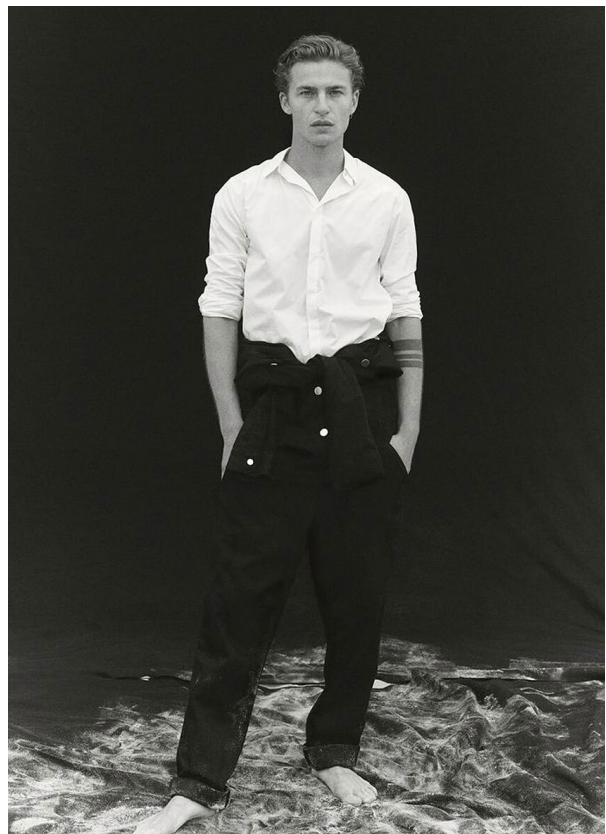

SCOUT

MODEL • AGENCY

YULEF B. MAIN

HEIGHT 183 cm BUST/WAIST/HIPS 96/76/93 cm EYES blue HAIR dark blonde SHOES 43 LOCATION Paris FR