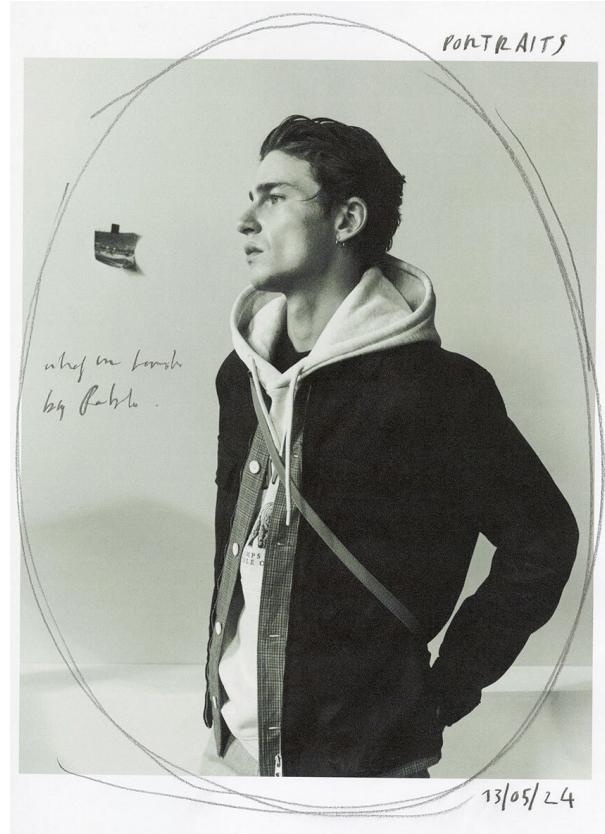

# SCOUT

MODEL • AGENCY

## YULEF B. <sup>MAIN</sup>

HEIGHT 183 cm BUST/WAIST/HIPS 96/76/93 cm EYES blue HAIR dark blonde SHOES 43 LOCATION Paris FR