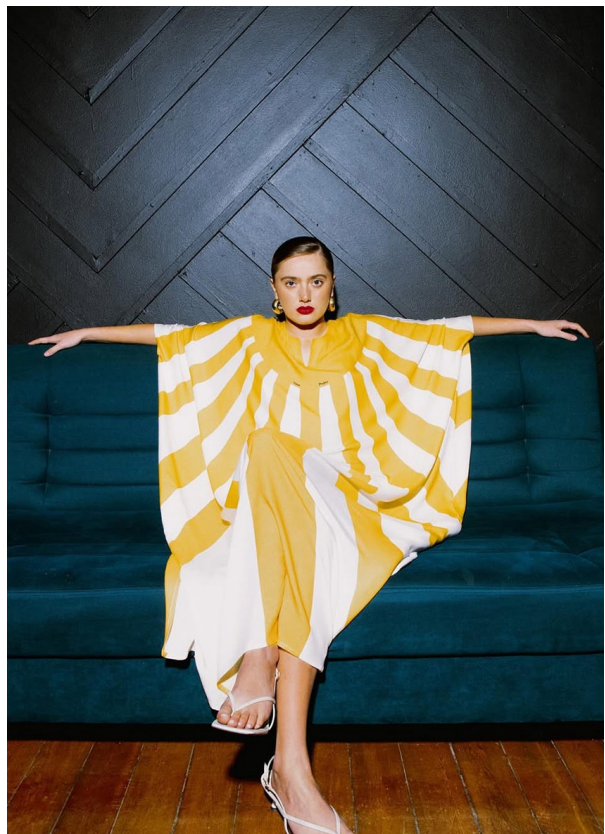

SCOUT

MODEL • AGENCY

ZHANNA P. MAIN

HEIGHT 176 cm BUST/WAIST/HIPS 83/64/91 cm SIZE 36 EYES blue HAIR dark blonde SHOES 39 LOCATION China

SCOUT

MODEL • AGENCY

ZHANNA P. MAIN

HEIGHT 176 cm BUST/WAIST/HIPS 83/64/91 cm SIZE 36 EYES blue HAIR dark blonde SHOES 39 LOCATION China

ELLE fashion

SCOUT

MODEL • AGENCY

ZHANNA P. MAIN

HEIGHT 176 cm BUST/WAIST/HIPS 83/64/91 cm SIZE 36 EYES blue HAIR dark blonde SHOES 39 LOCATION China

SCOUT

MODEL • AGENCY

ZHANNA P. MAIN

HEIGHT 176 cm BUST/WAIST/HIPS 83/64/91 cm SIZE 36 EYES blue HAIR dark blonde SHOES 39 LOCATION China

SCOUT

MODEL • AGENCY

ZHANNA P. MAIN

HEIGHT 176 cm BUST/WAIST/HIPS 83/64/91 cm SIZE 36 EYES blue HAIR dark blonde SHOES 39 LOCATION China