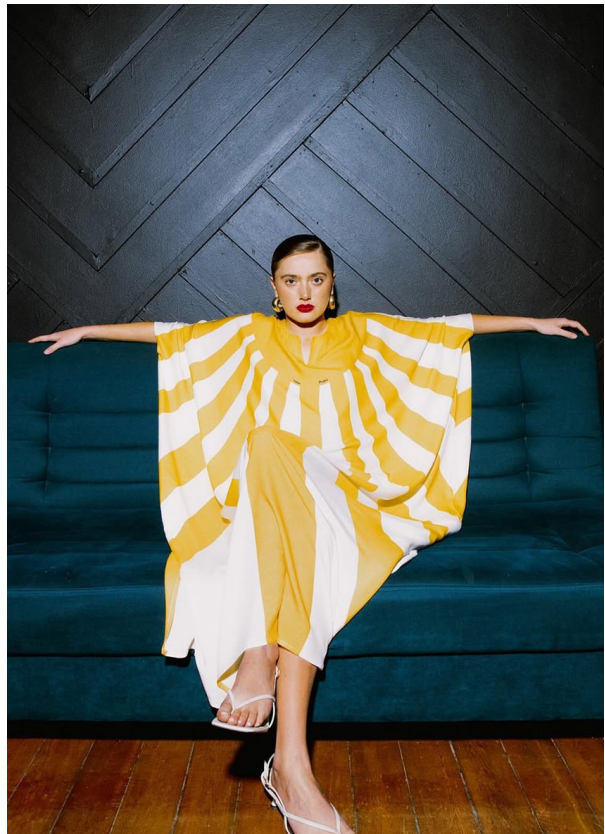

SCOUT

MODEL • AGENCY

ZHANNA P. MAIN

HEIGHT 176 cm BUST/WAIST/HIPS 83/64/91 cm SIZE 36 EYES blue HAIR dark blonde SHOES 39 LOCATION China

SCOUT

MODEL • AGENCY

ZHANNA P. MAIN

HEIGHT 176 cm BUST/WAIST/HIPS 83/64/91 cm SIZE 36 EYES blue HAIR dark blonde SHOES 39 LOCATION China

ELLE fashion

SCOUT

MODEL • AGENCY

ZHANNA P. MAIN

HEIGHT 176 cm BUST/WAIST/HIPS 83/64/91 cm SIZE 36 EYES blue HAIR dark blonde SHOES 39 LOCATION China

SCOUT

MODEL • AGENCY

ZHANNA P. MAIN

HEIGHT 176 cm BUST/WAIST/HIPS 83/64/91 cm SIZE 36 EYES blue HAIR dark blonde SHOES 39 LOCATION China

SCOUT

MODEL • AGENCY

ZHANNA P. MAIN

HEIGHT 176 cm BUST/WAIST/HIPS 83/64/91 cm SIZE 36 EYES blue HAIR dark blonde SHOES 39 LOCATION China